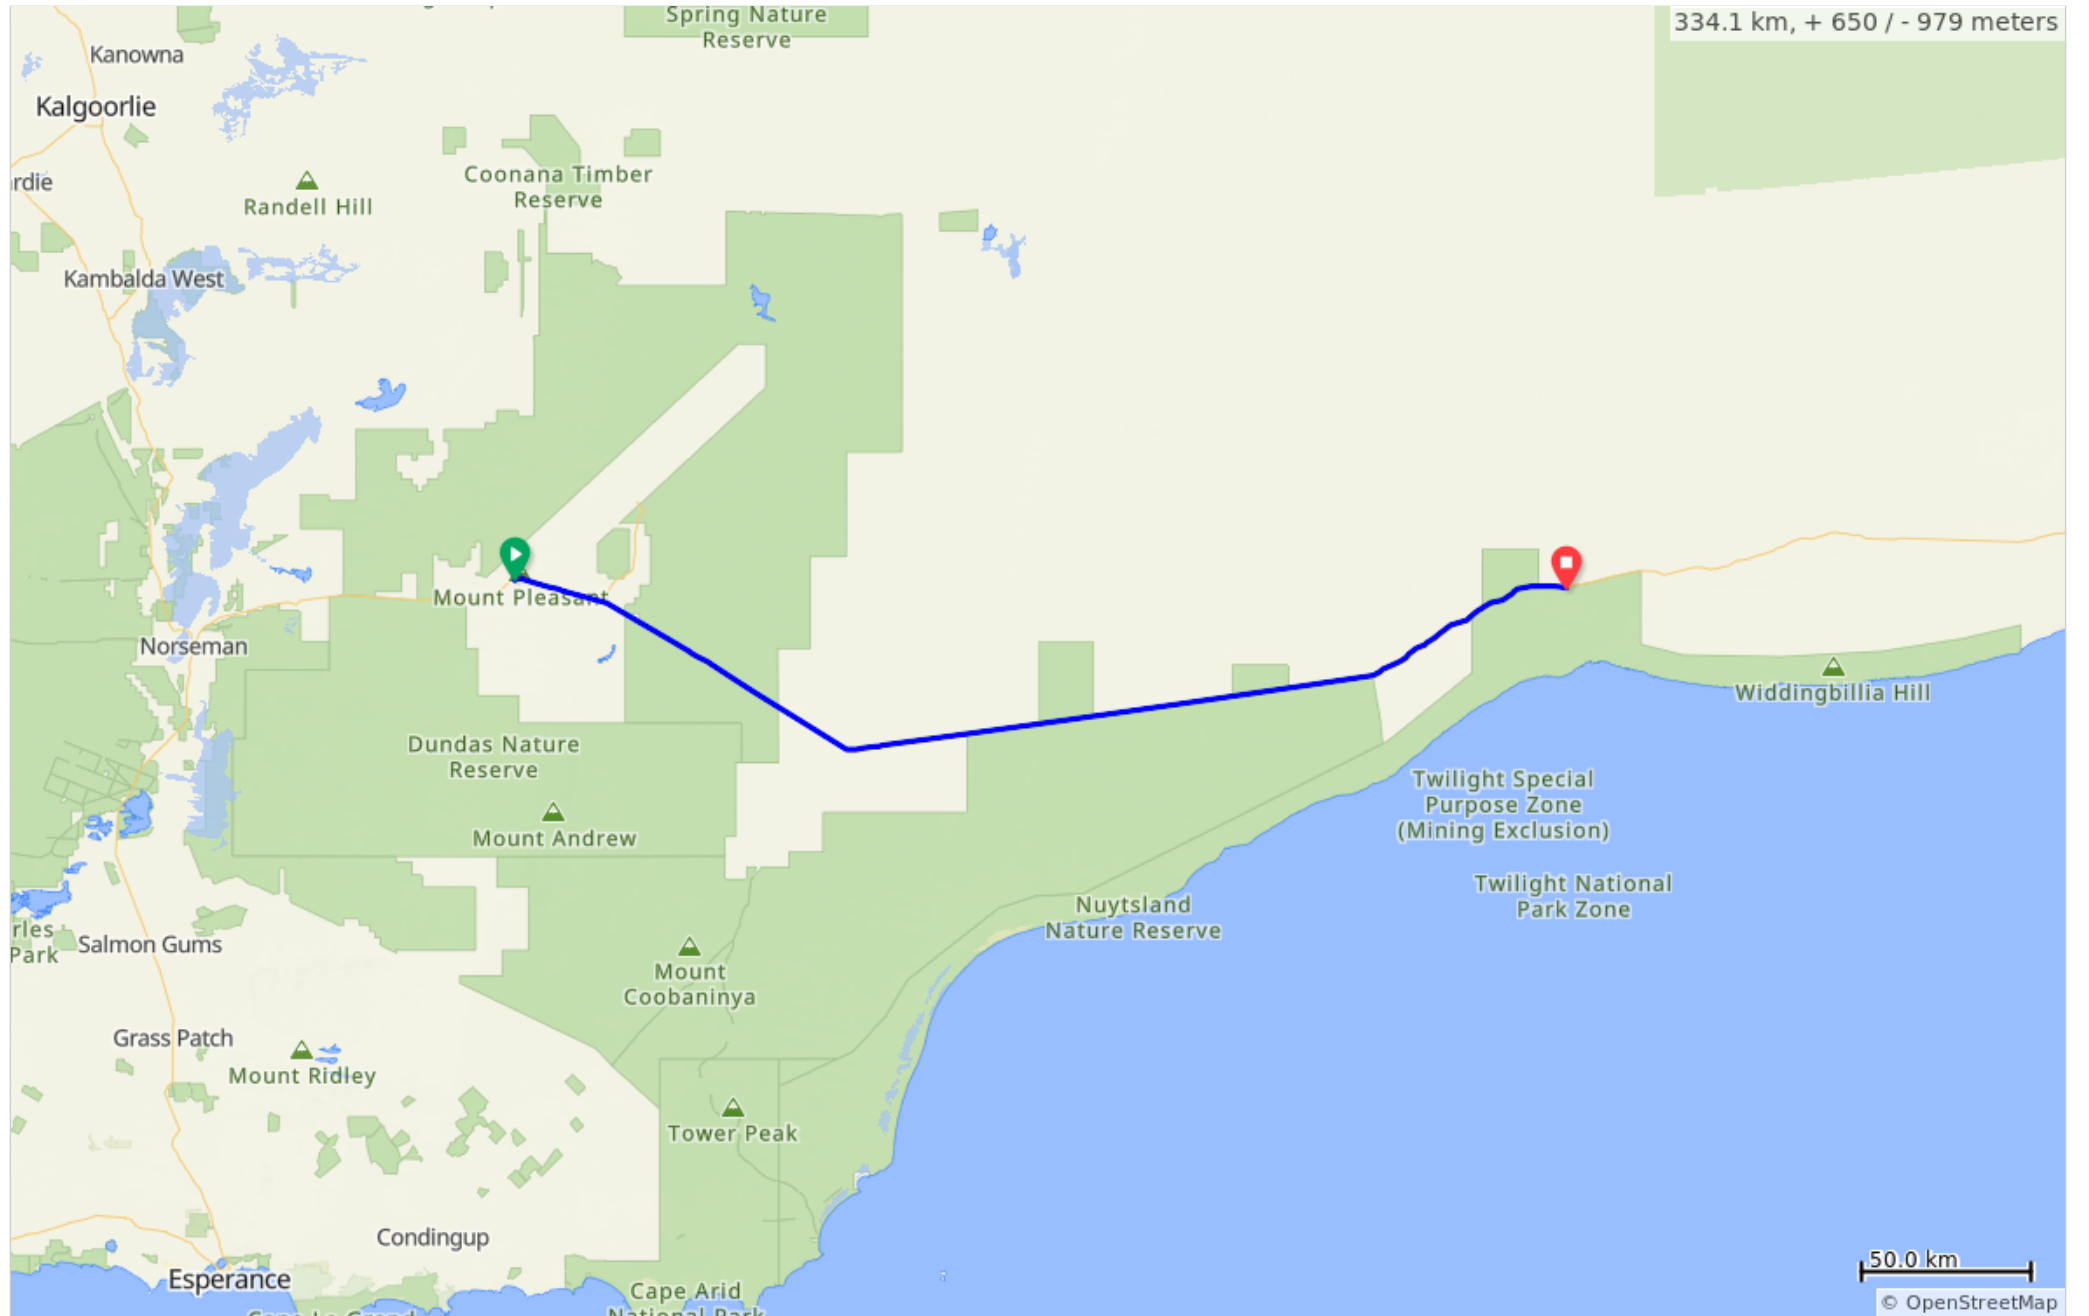

Leg04-TxOz-Cue-Sheet

334.1 km, + 650 / - 979 meters

RO Andrew Johnson +61-419244556 Emergency contact 000 or 112

Leg04-TxOz-Cue-Sheet

Dist	Next	Type	Note
0.0	0.0	📍	Start of route
0.0	87.8	↑	FRASER RANGE FRASER RANGE STATION temporarily CLOSED. NO Water, NO Food, NO Accommodation. Continue on Eyre Hwy 1
87.8	180.9	↑	BALLADONIA BALLADONIA. Water, Food, Accommodation. Continue on Eyre Hwy 1. ***CAUTION*** 181km to next services at Caiguna
268.7	65.4	↑	CAIGUNA CAIGUNA. Water, Food, Accommodation. Continue on Eyre Hwy 1
334.1	0.0	↑	COCKLEBIDDY COCKLEBIDDY. Water, Food, Accommodation. Continue on Eyre Hwy 1

334.1 kilometers. +650/-979 meters

RO Andrew Johnson +61-419244556 Emergency contact 000 or 112