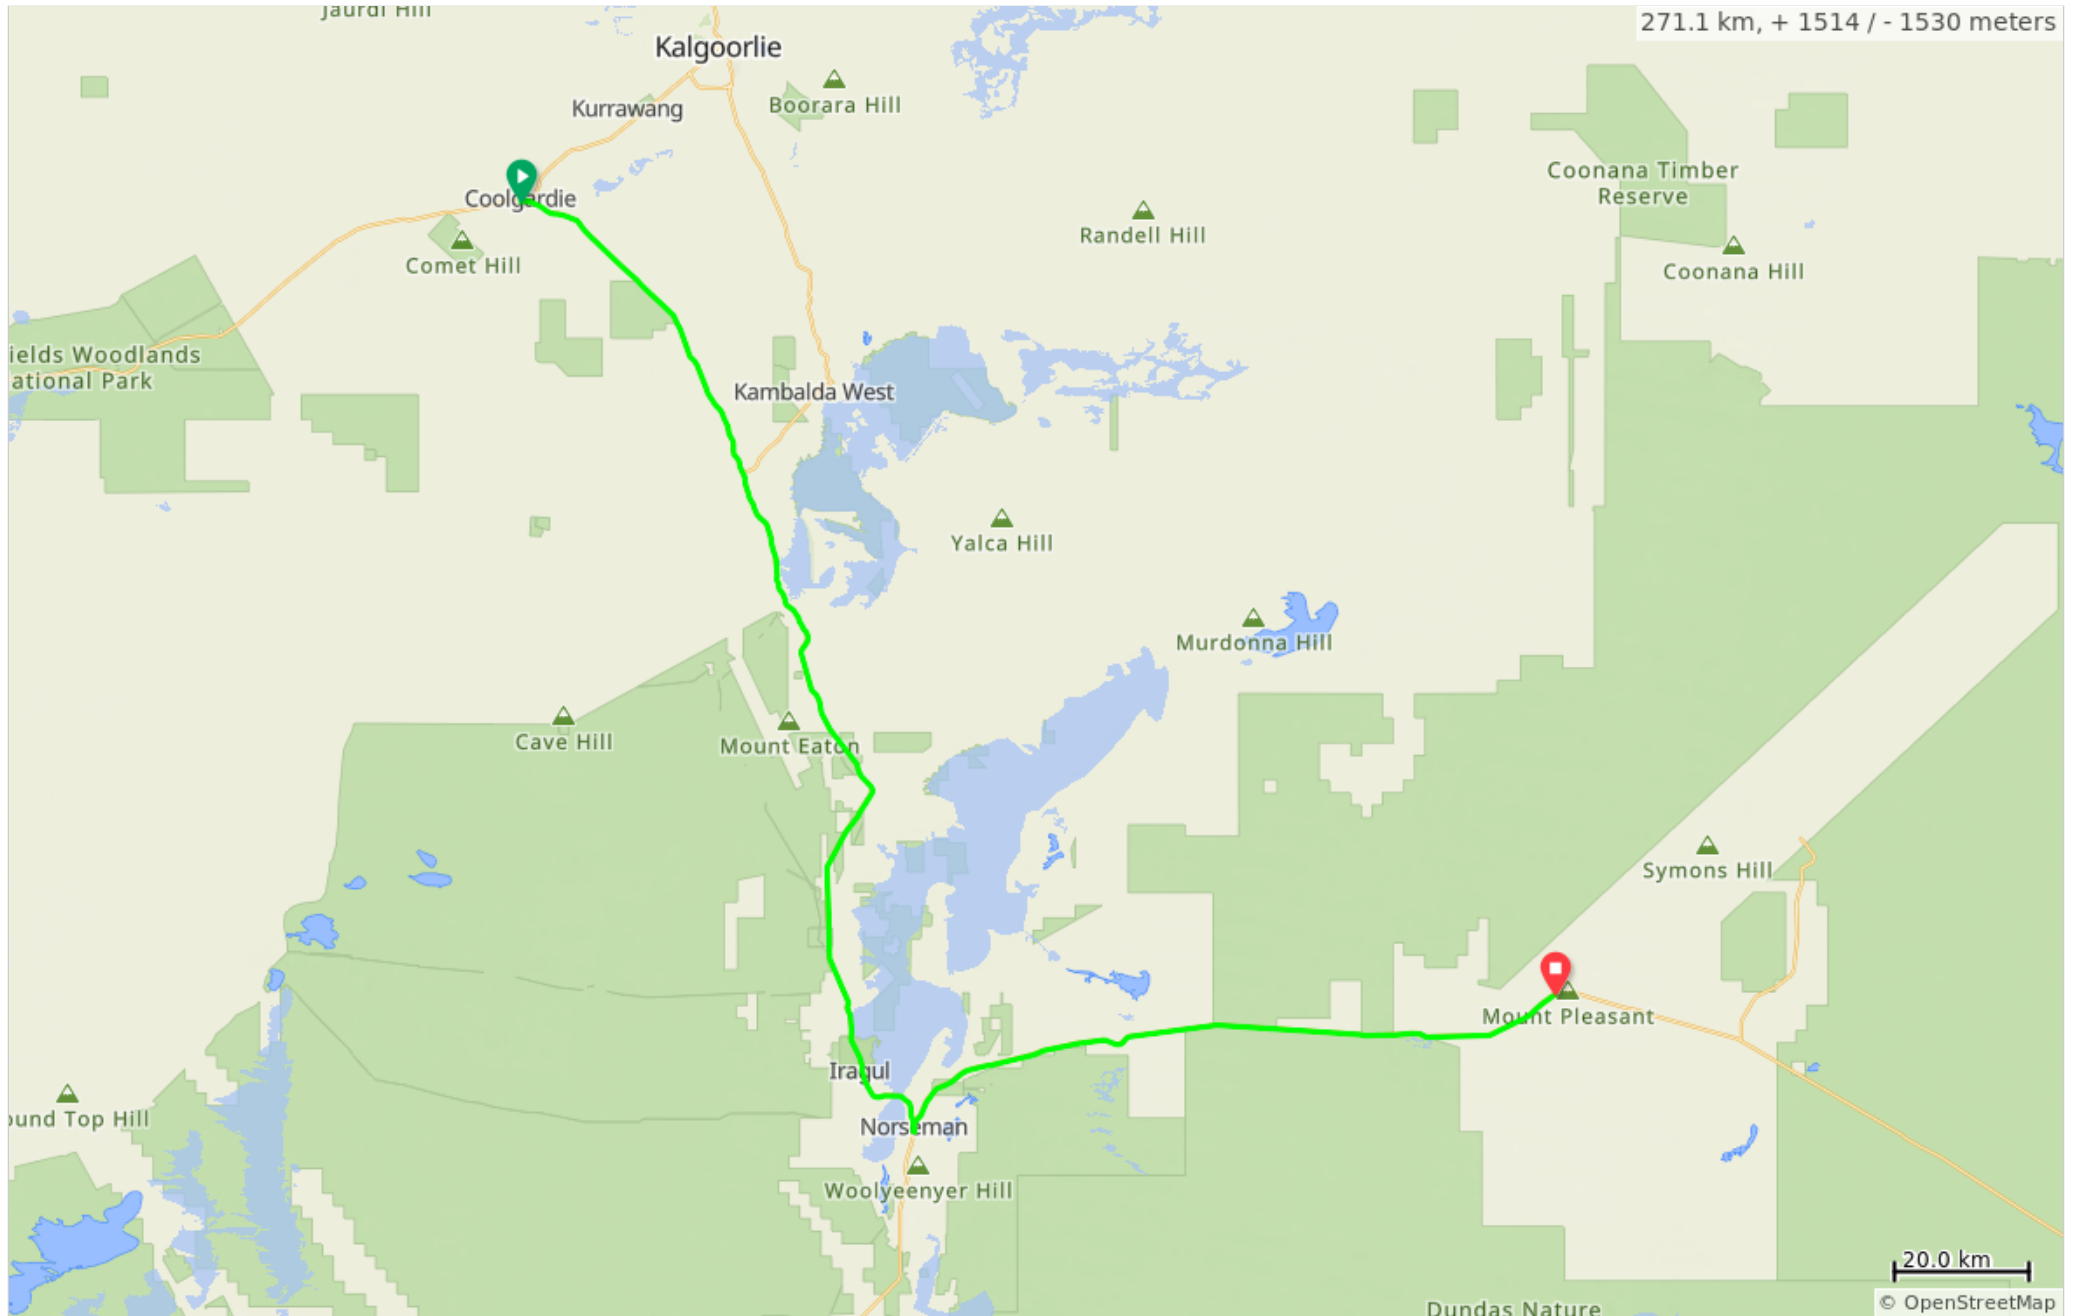

# Leg03-TxOz-Cue-Sheet

RO Andrew Johnson +61-419244556 Emergency contact 000 or 112

Leg03-TxOz-Cue-Sheet

Dist	Next	Type	Note
0.0	0.0	📍	Start of route
0.0	1.4	↑	COOLGARDIE COOLGARDIE. Water, Food, Accommodation. Continue on Bayley St/Great Eastern Hwy 94
1.4	74.5	➡	GE Hwy 94 Right on Great Eastern Hwy 94
75.9	90.2	↑	WIDGIEMOOLTHA WIDGIEMOOLTHA. Water, Food, Accommodation. Continue on Great Eastern Hwy 94
166.1	1.6	↑	NORSEMAN NORSEMAN. Water, Food, Accommodation. Continue south on Prinsep St into township. ***CAUTION*** 193km to next services at Balladonia
167.6	0.1	←	Talbot St Left on Talbot St
167.8	1.6	←	Roberts St Left on Roberts St
169.3	101.7	➡	Eyre Hwy 1 Right on Eyre Hwy 1
271.1	0.0	➡	FRASER RANGE FRASER RANGE STATION temporarily CLOSED. No Water, NO Food, NO Accommodation. Continue on Eyre Hwy 1
271.1	0.0	📍	End of route

271.1 kilometers. +1514/-1530 meters

RO Andrew Johnson +61-419244556 Emergency contact 000 or 112