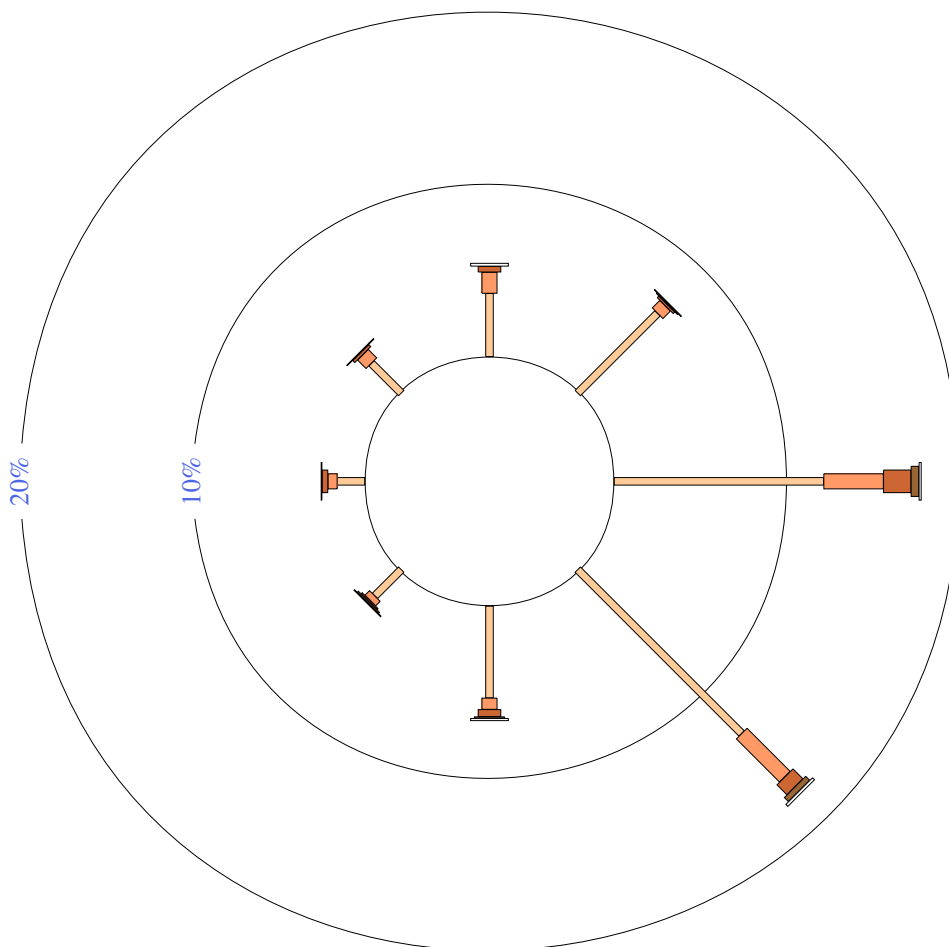

9 am Feb
1230 Total Observations

Calm 36%