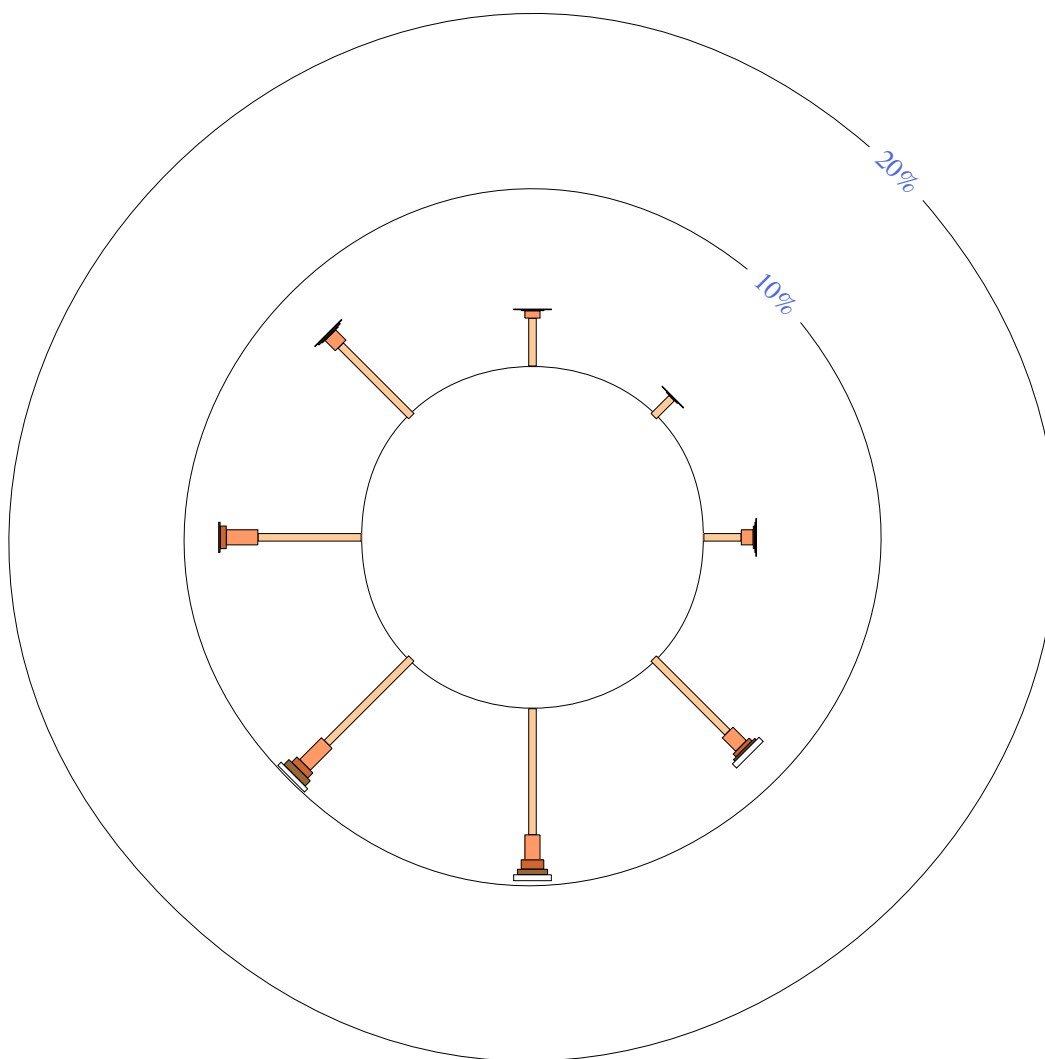

Site No: 063005 • Opened Jan 1908 • Still Open • Latitude: -33.4289° • Longitude: 149.5559° • Elevation 713m

An asterisk (*) indicates that calm is less than 0.5%.

Other important info about this analysis is available in the accompanying notes.

9 am Jun
1320 Total Observations

Calm 50%

Rose of Wind direction versus Wind speed in km/h (04 Jan 1966 to 28 May 2011)

Custom times selected, refer to attached note for details

BATHURST AGRICULTURAL STATION