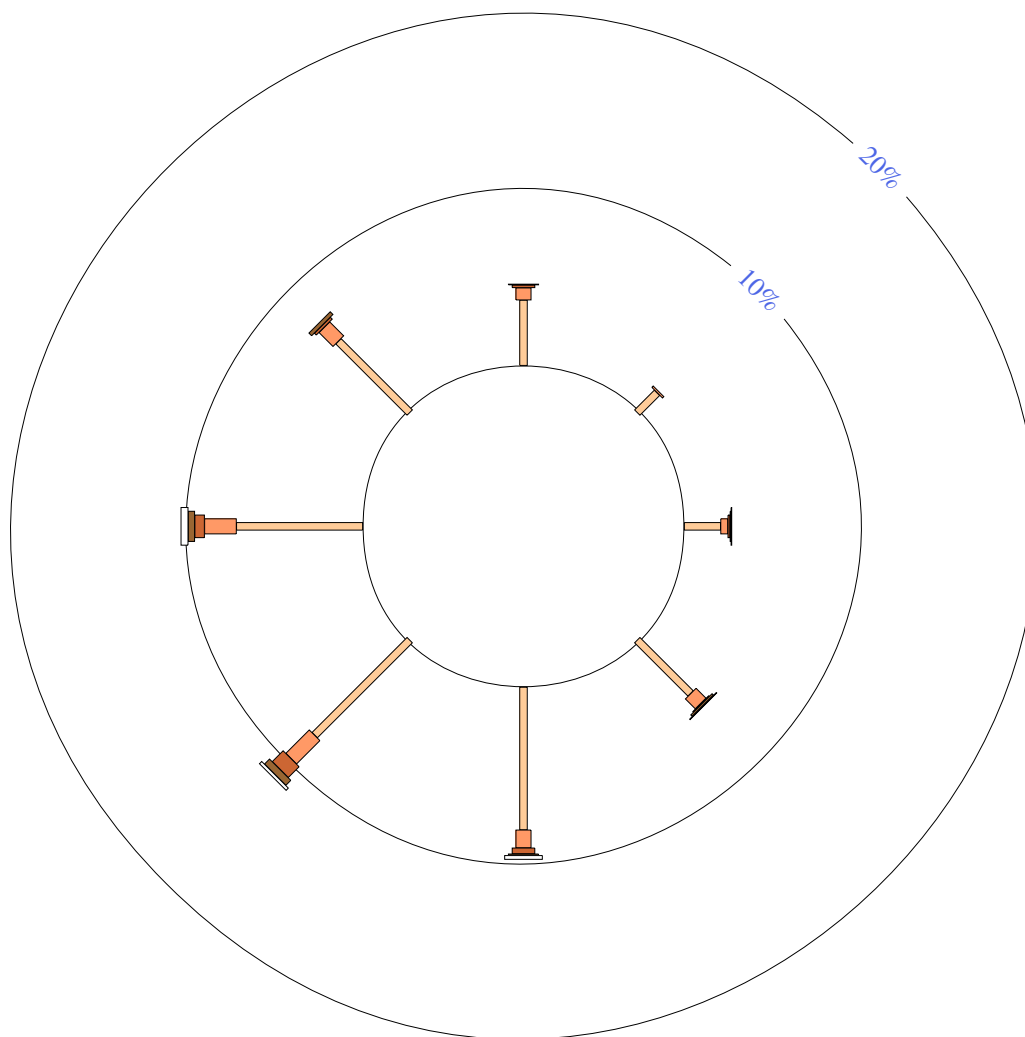

9 am Jul
1359 Total Observations

Calm 47%