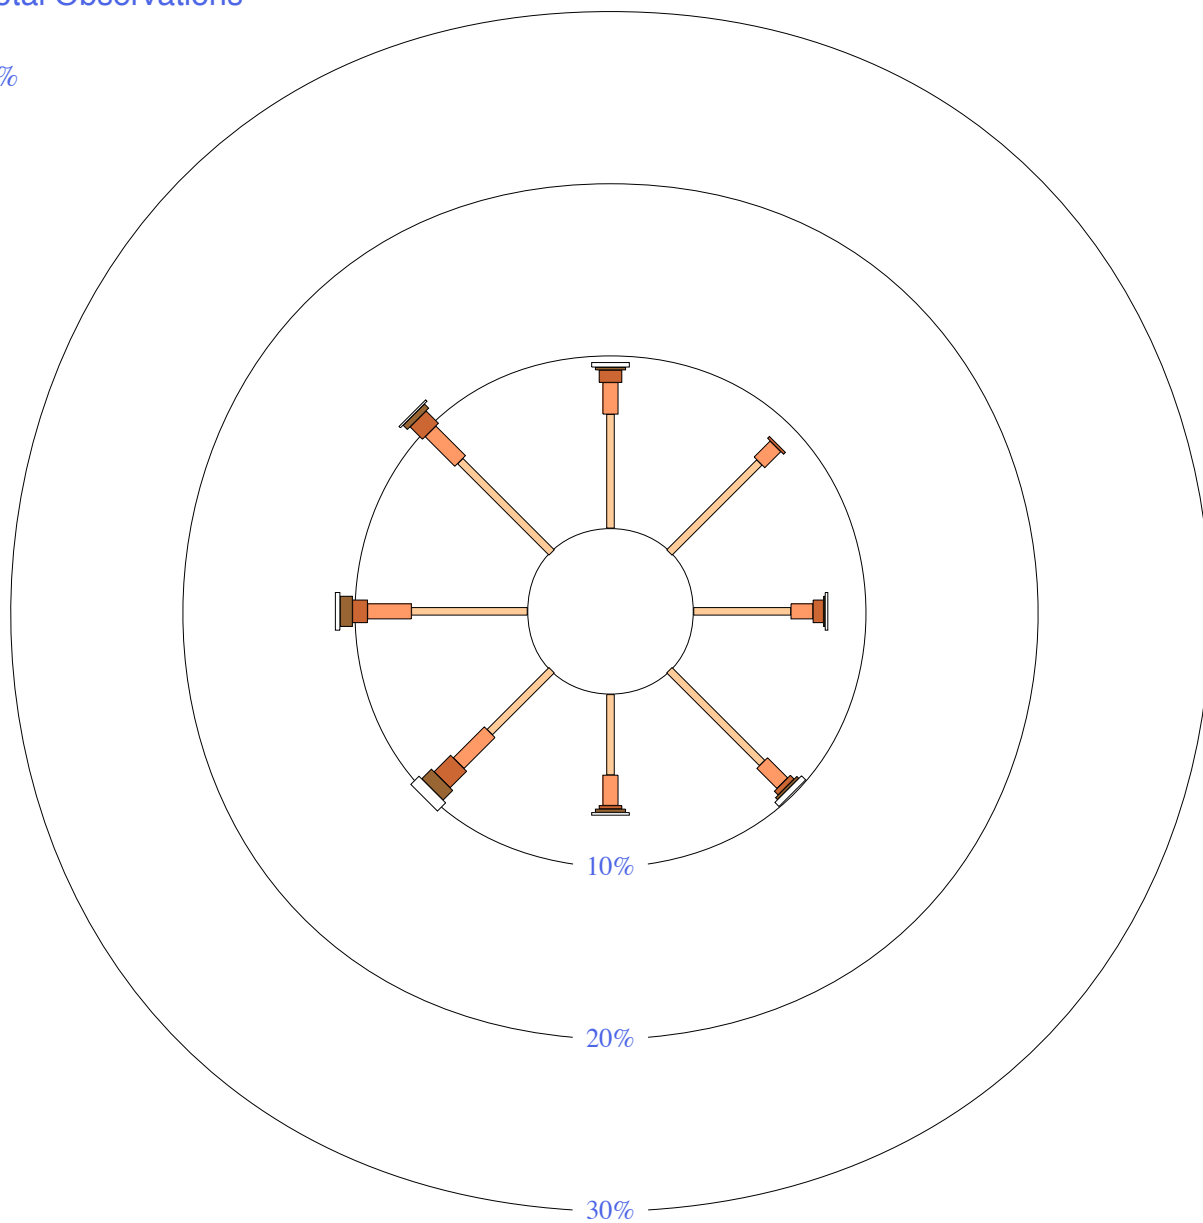

9 am Oct
1340 Total Observations

Calm 24%