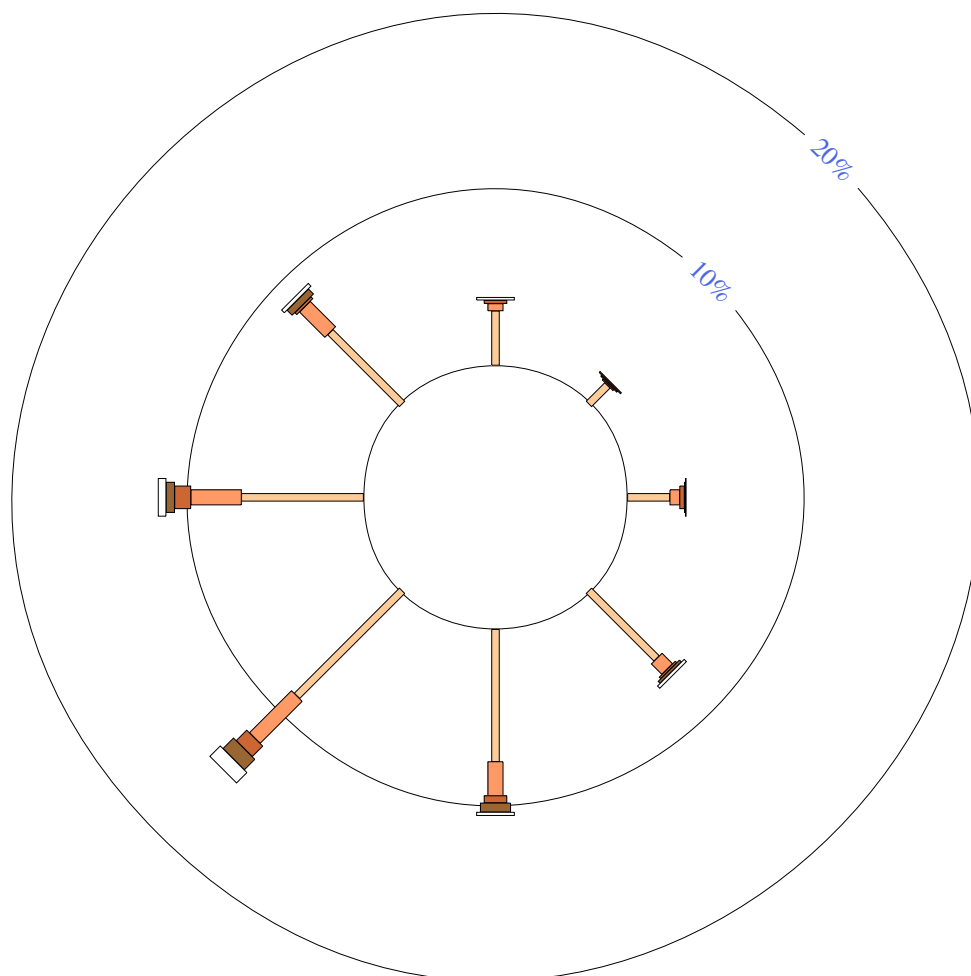

9 am Aug
1350 Total Observations

Calm 38%