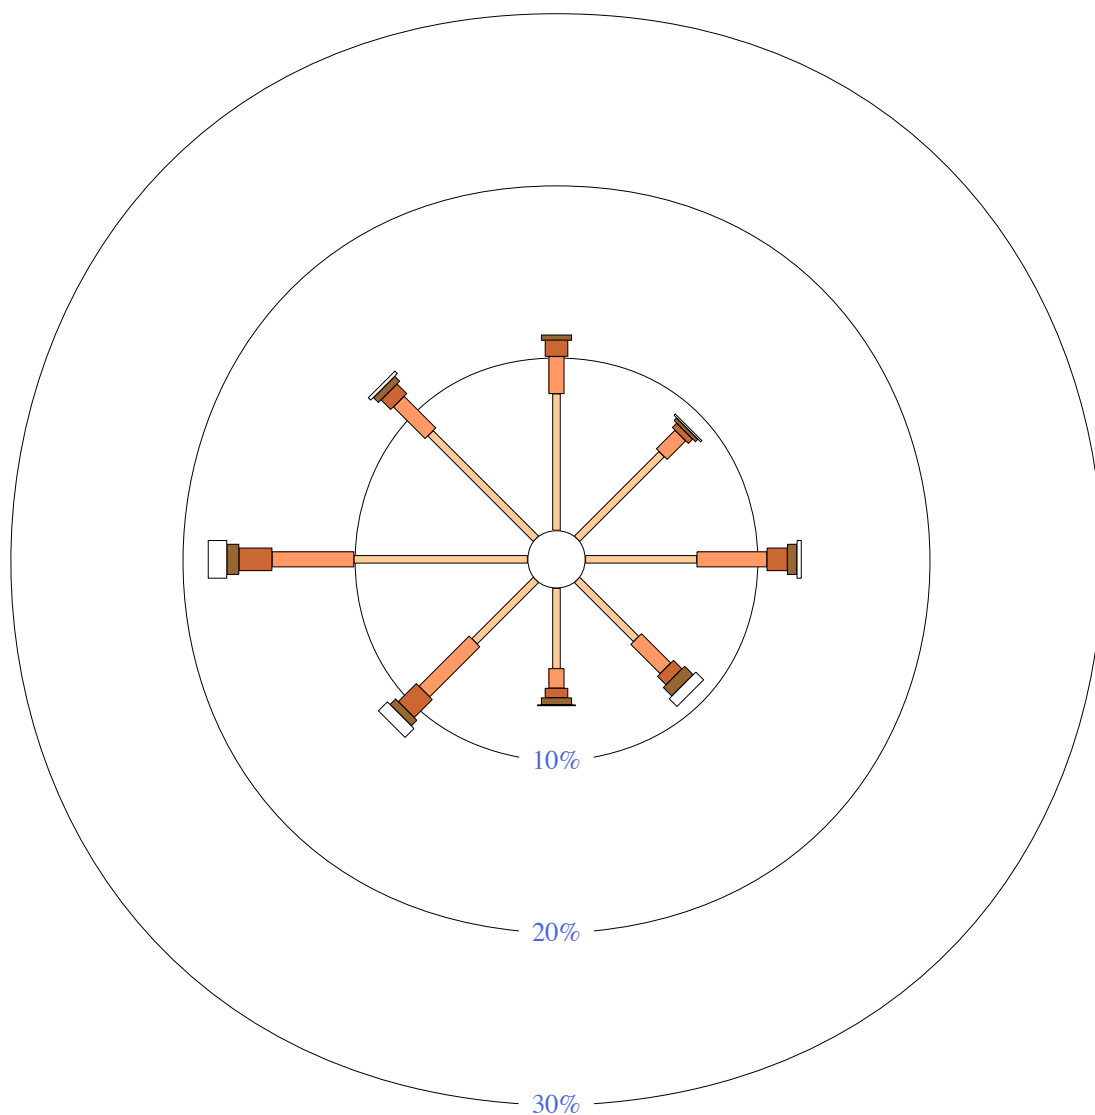

# Rose of Wind direction versus Wind speed in km/h (04 Jan 1966 to 28 May 2011)

Custom times selected, refer to attached note for details

## BATHURST AGRICULTURAL STATION

Site No: 063005 • Opened Jan 1908 • Still Open • Latitude: -33.4289° • Longitude: 149.5559° • Elevation 713m

An asterisk (\*) indicates that calm is less than 0.5%.

Other important info about this analysis is available in the accompanying notes.