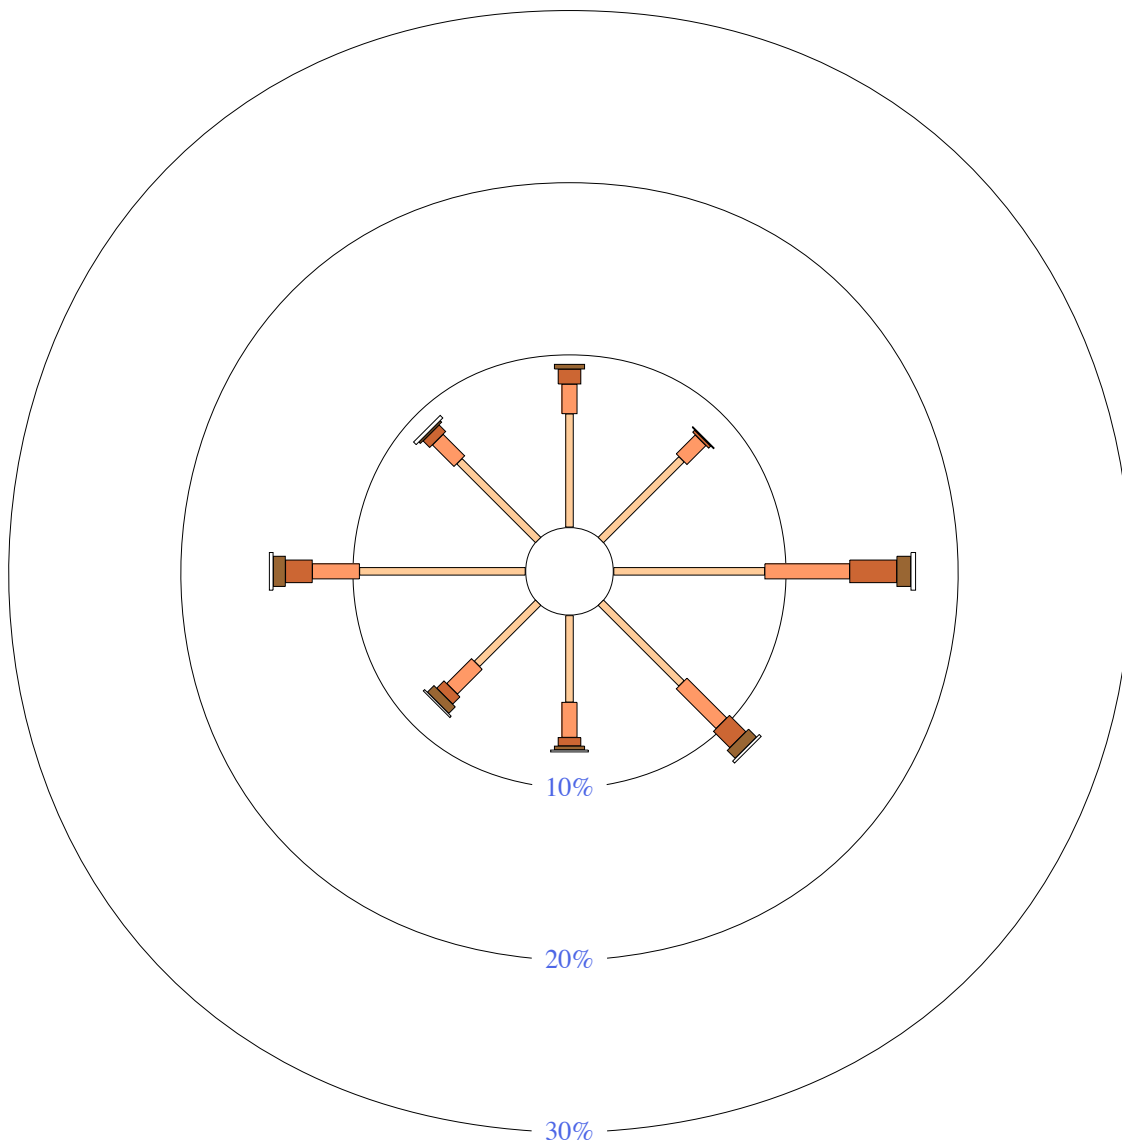

# Rose of Wind direction versus Wind speed in km/h (04 Jan 1966 to 28 May 2011)

Custom times selected, refer to attached note for details

## BATHURST AGRICULTURAL STATION

Site No: 063005 • Opened Jan 1908 • Still Open • Latitude: -33.4289° • Longitude: 149.5559° • Elevation 713m

An asterisk (\*) indicates that calm is less than 0.5%.

Other important info about this analysis is available in the accompanying notes.