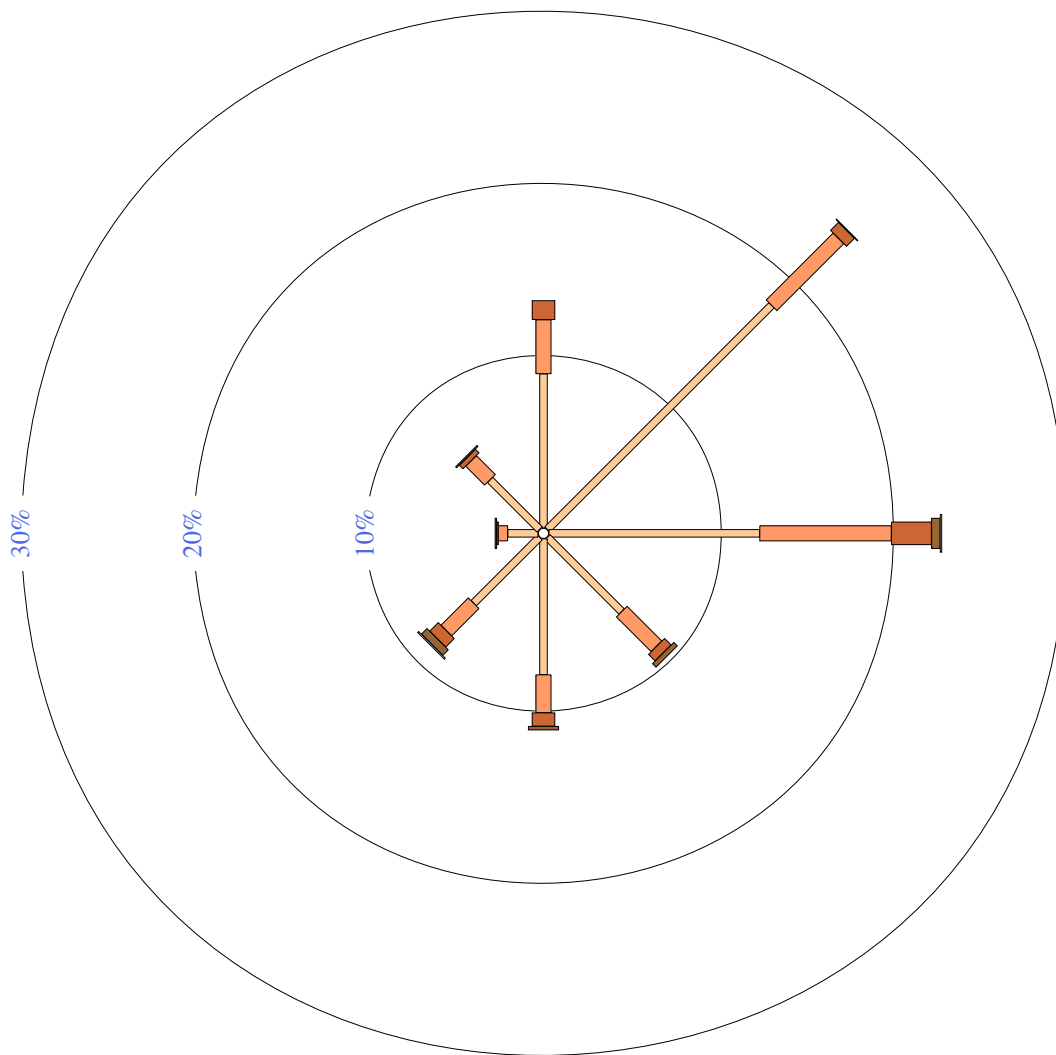

9 am Feb
1231 Total Observations

Calm 1%