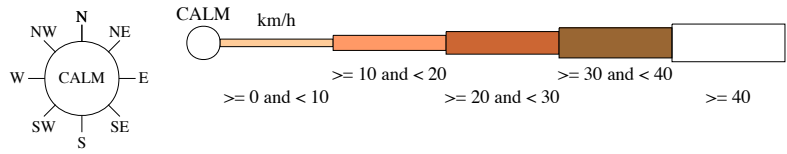

Rose of Wind direction versus Wind speed in km/h (02 Jan 1965 to 30 Sep 2010)

Custom times selected, refer to attached note for details

WYALONG POST OFFICE

Site No: 073054 • Opened Jan 1895 • Still Open • Latitude: -33.9262° • Longitude: 147.2418° • Elevation 245m

An asterisk (*) indicates that calm is less than 0.5%.

Other important info about this analysis is available in the accompanying notes.