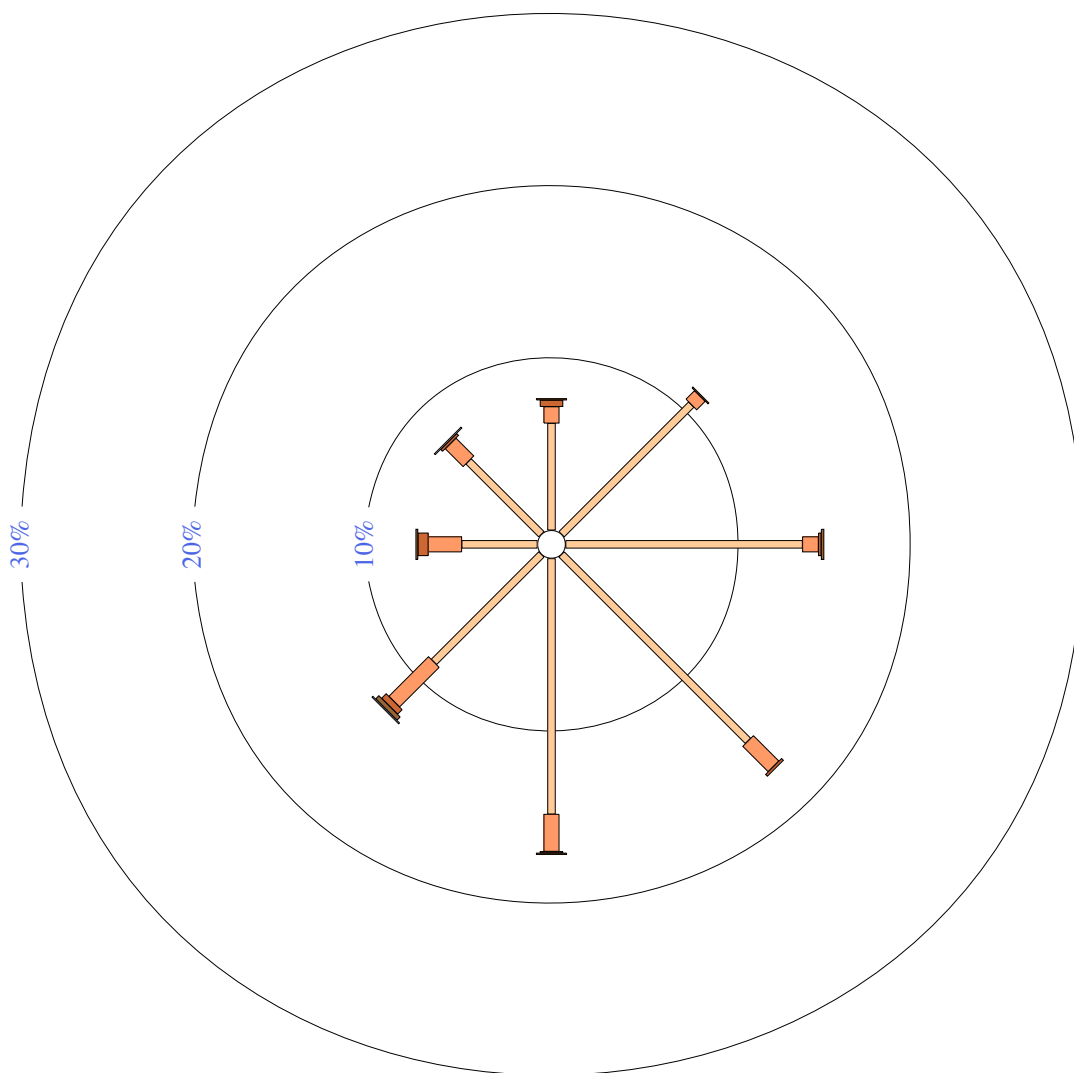

9 am May
1372 Total Observations

Calm 4%