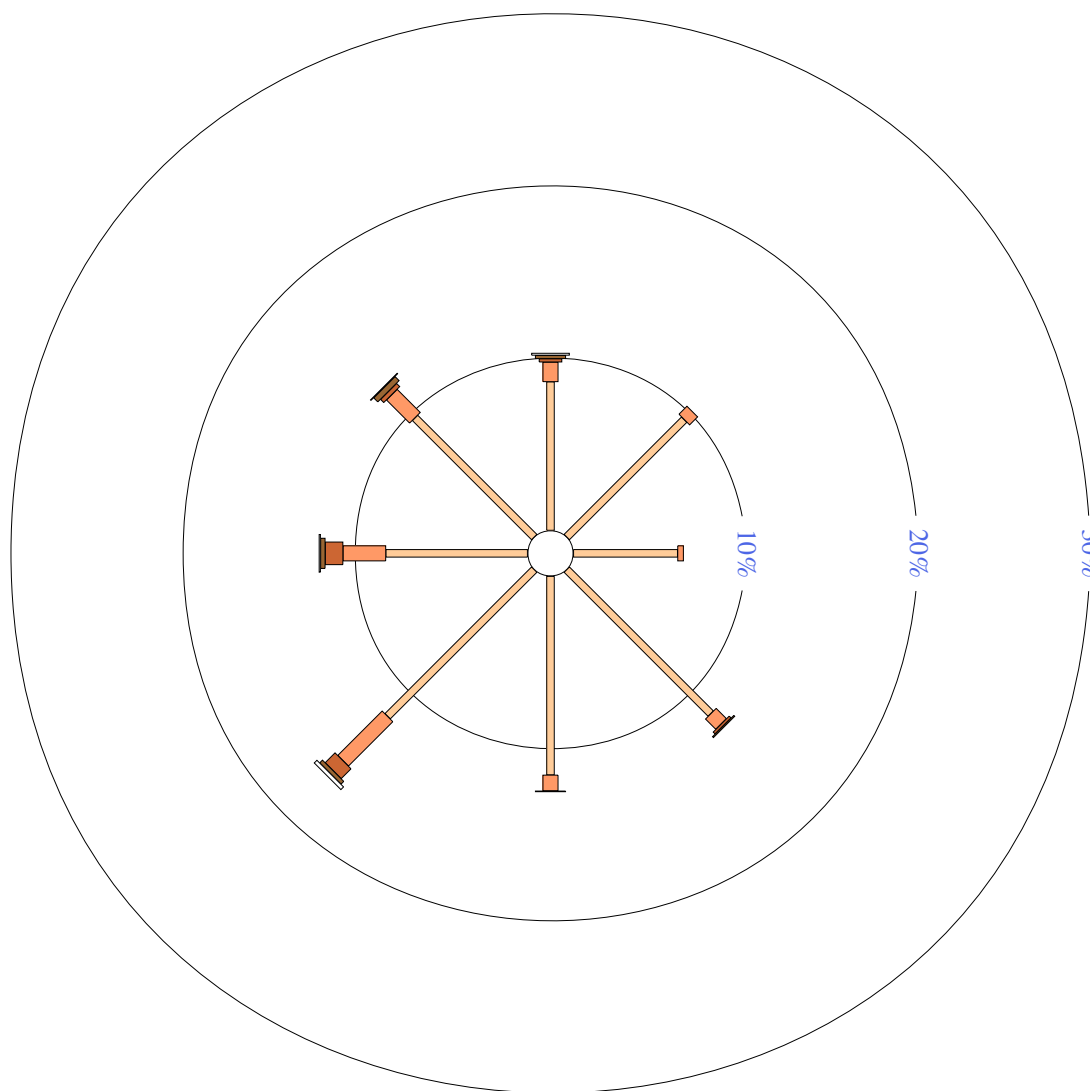

9 am Jul
1375 Total Observations

Calm 7%