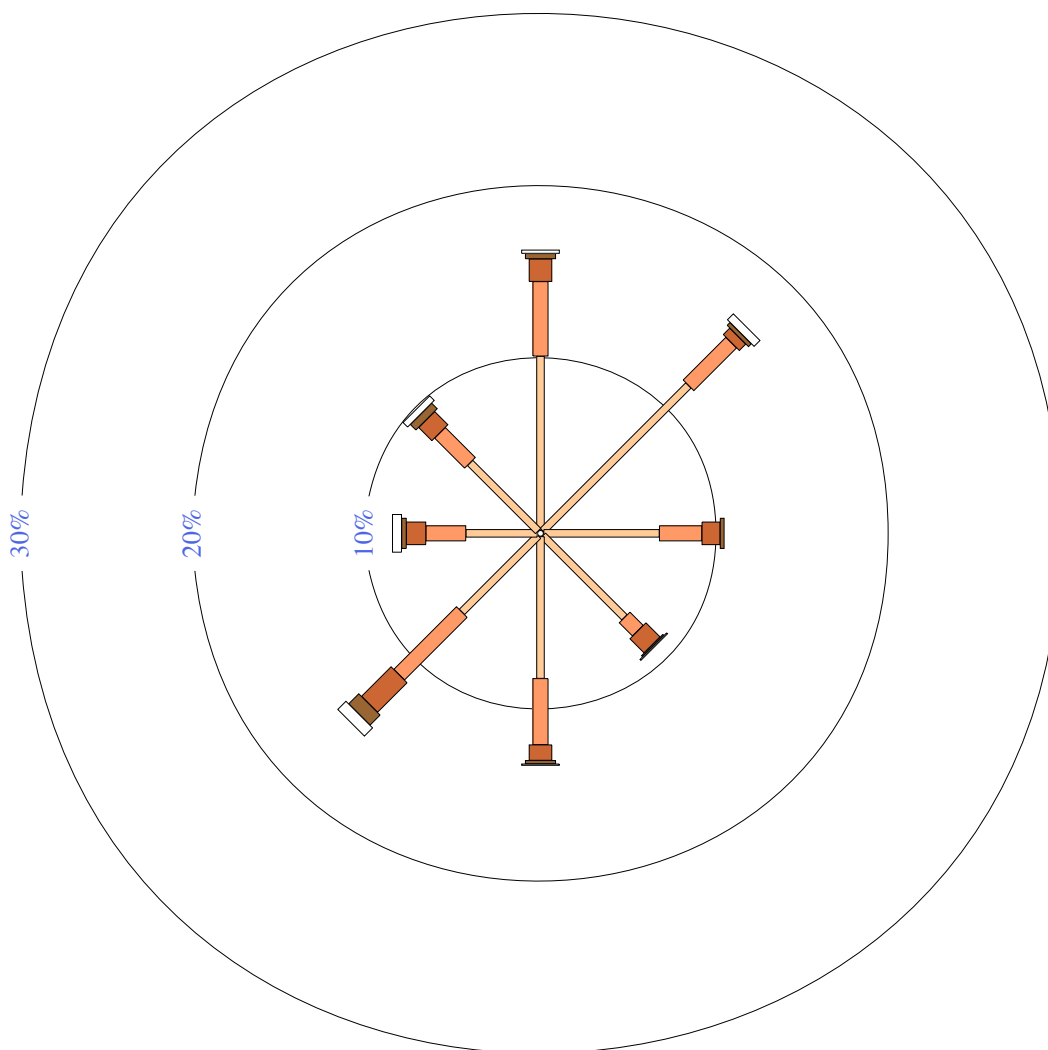

9 am Oct
1343 Total Observations

Calm 1%