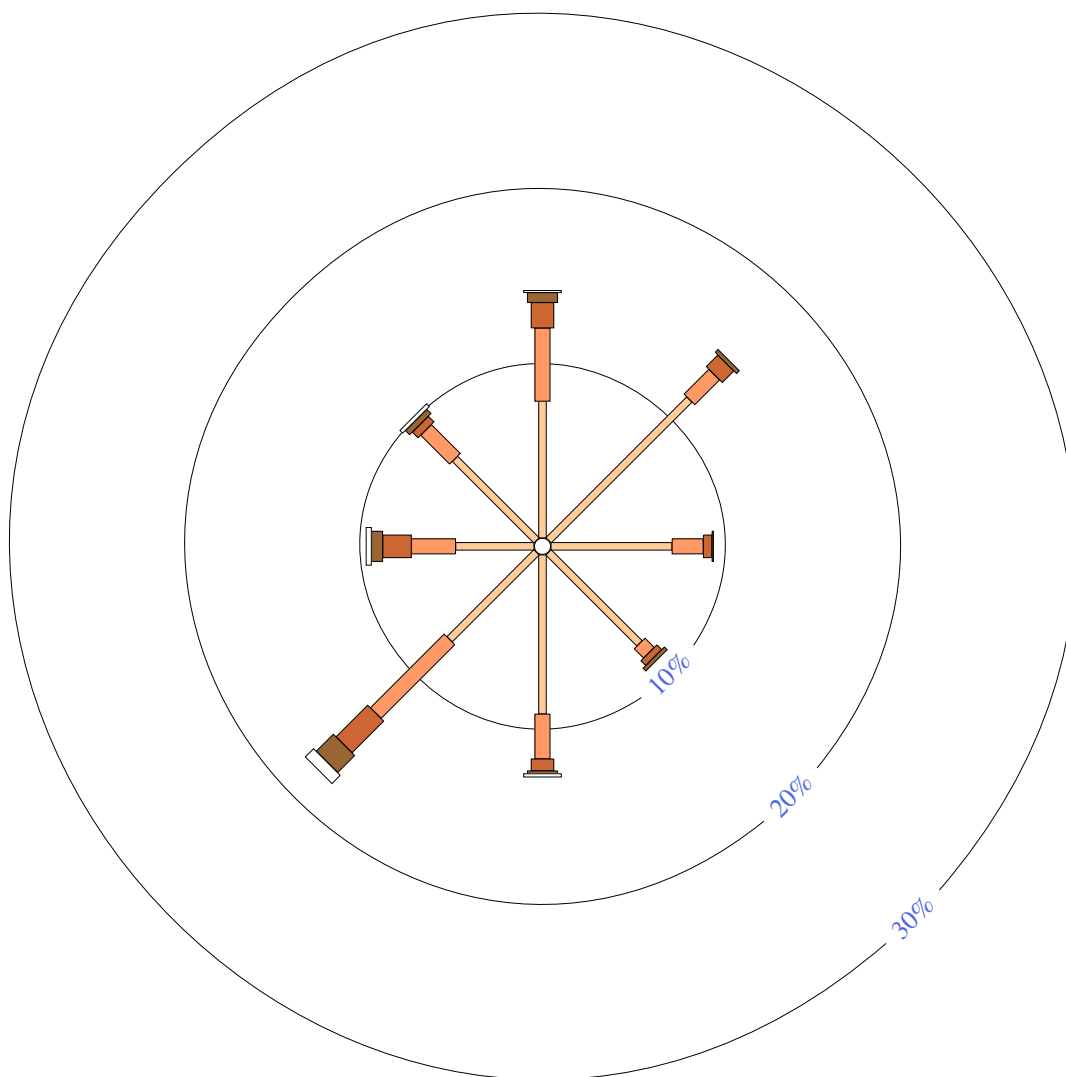

9 am Sep
1332 Total Observations

Calm 2%