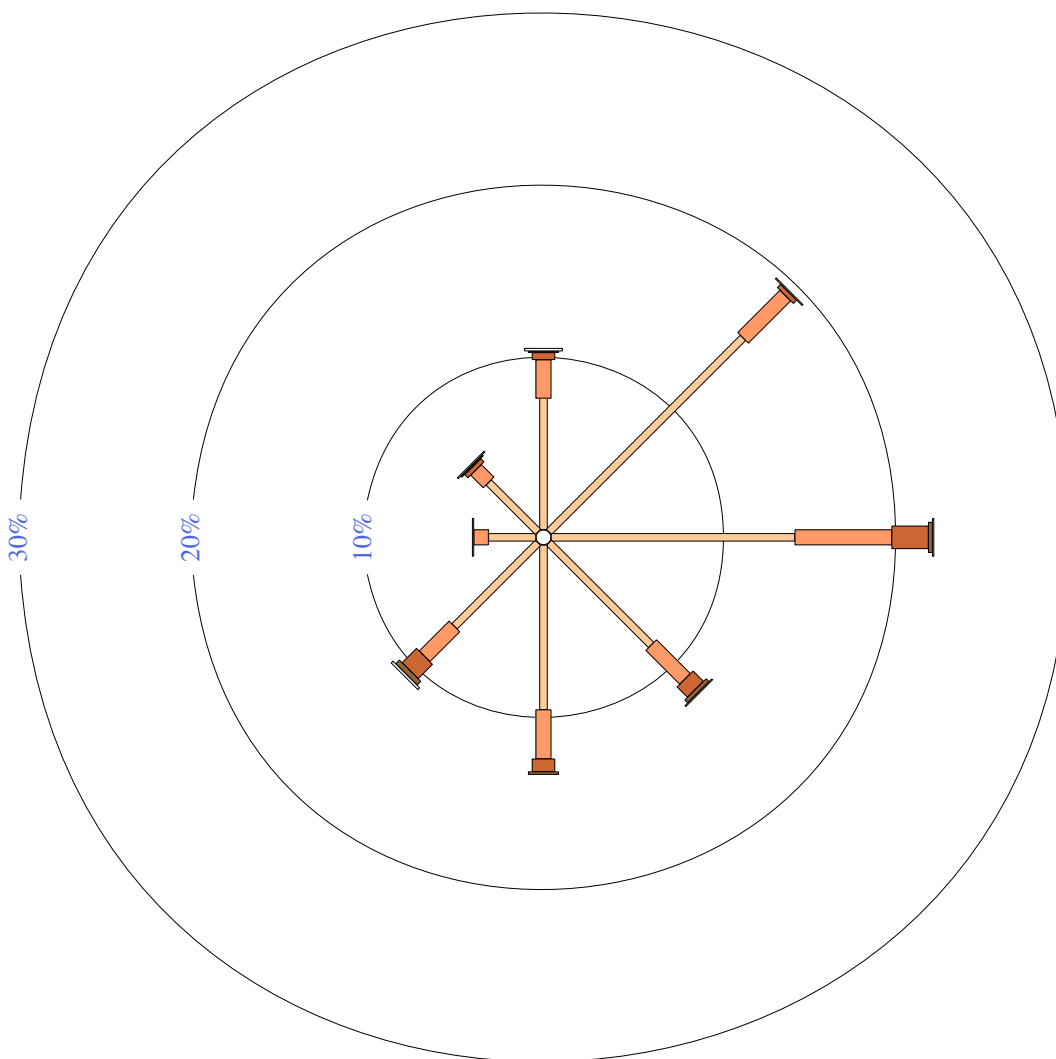

9 am Mar
1372 Total Observations

Calm 2%