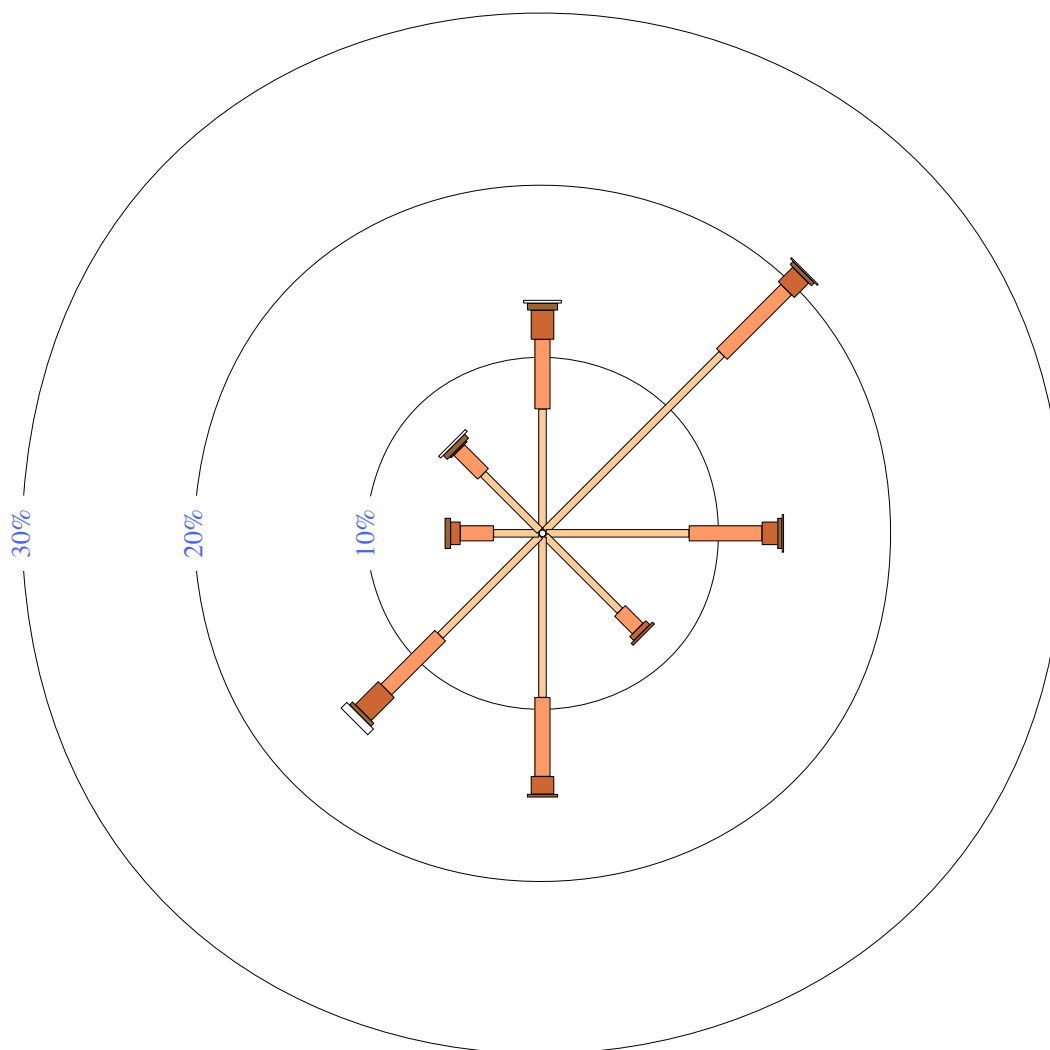

Other important info about this analysis is available in the accompanying notes.

9 am Nov
1279 Total Observations

Calm 1%

Rose of Wind direction versus Wind speed in km/h (02 Jan 1965 to 30 Sep 2010)

Custom times selected, refer to attached note for details