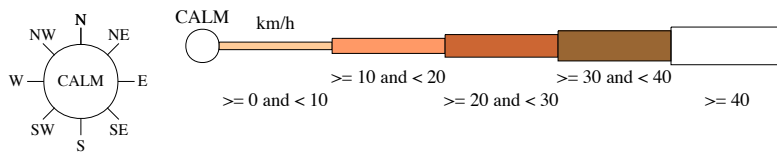

Rose of Wind direction versus Wind speed in km/h (02 Jan 1965 to 30 Sep 2010)

Custom times selected, refer to attached note for details

WYALONG POST OFFICE

Site No: 073054 • Opened Jan 1895 • Still Open • Latitude: -33.9262° • Longitude: 147.2418° • Elevation 245m

An asterisk (*) indicates that calm is less than 0.5%.

Other important info about this analysis is available in the accompanying notes.