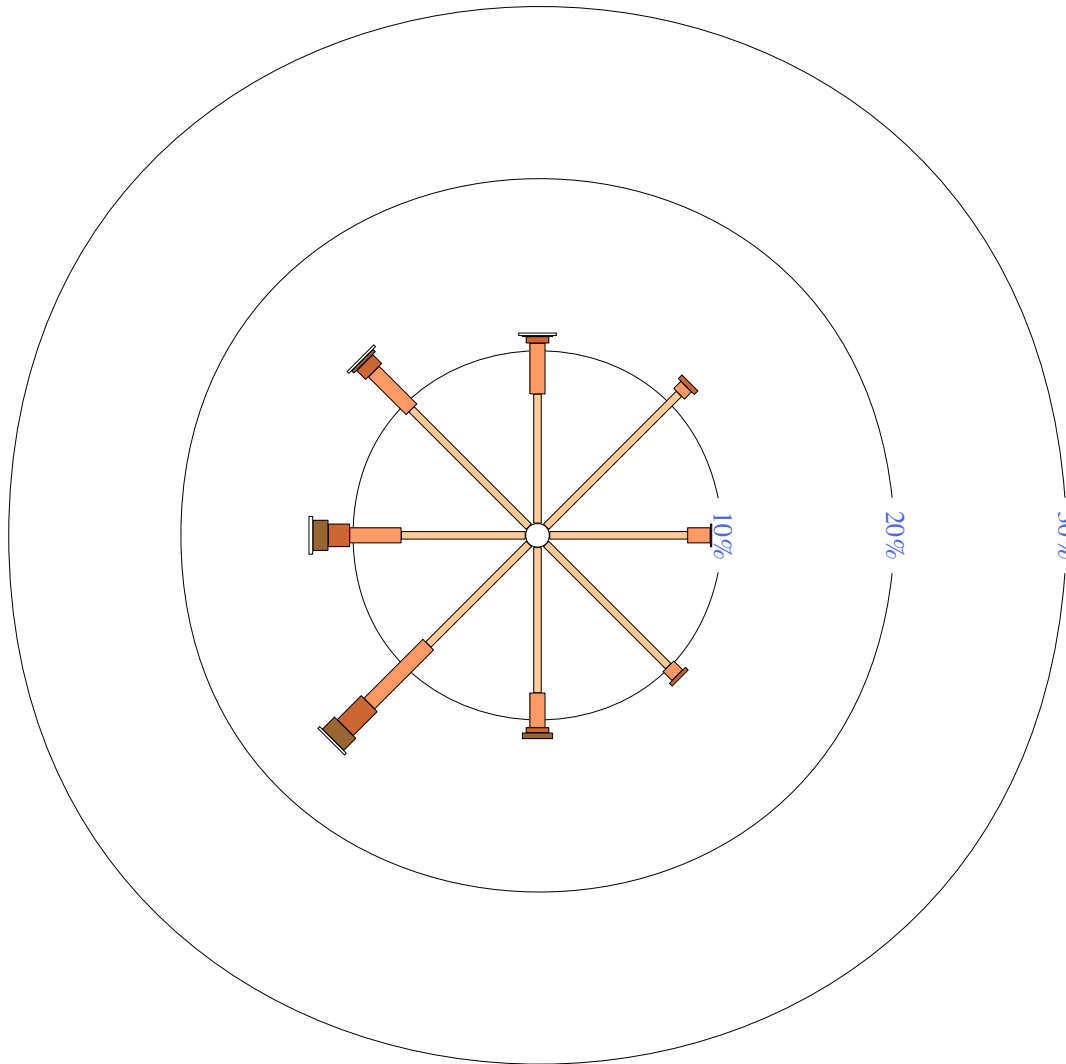

9 am Aug
1376 Total Observations

Calm 3%