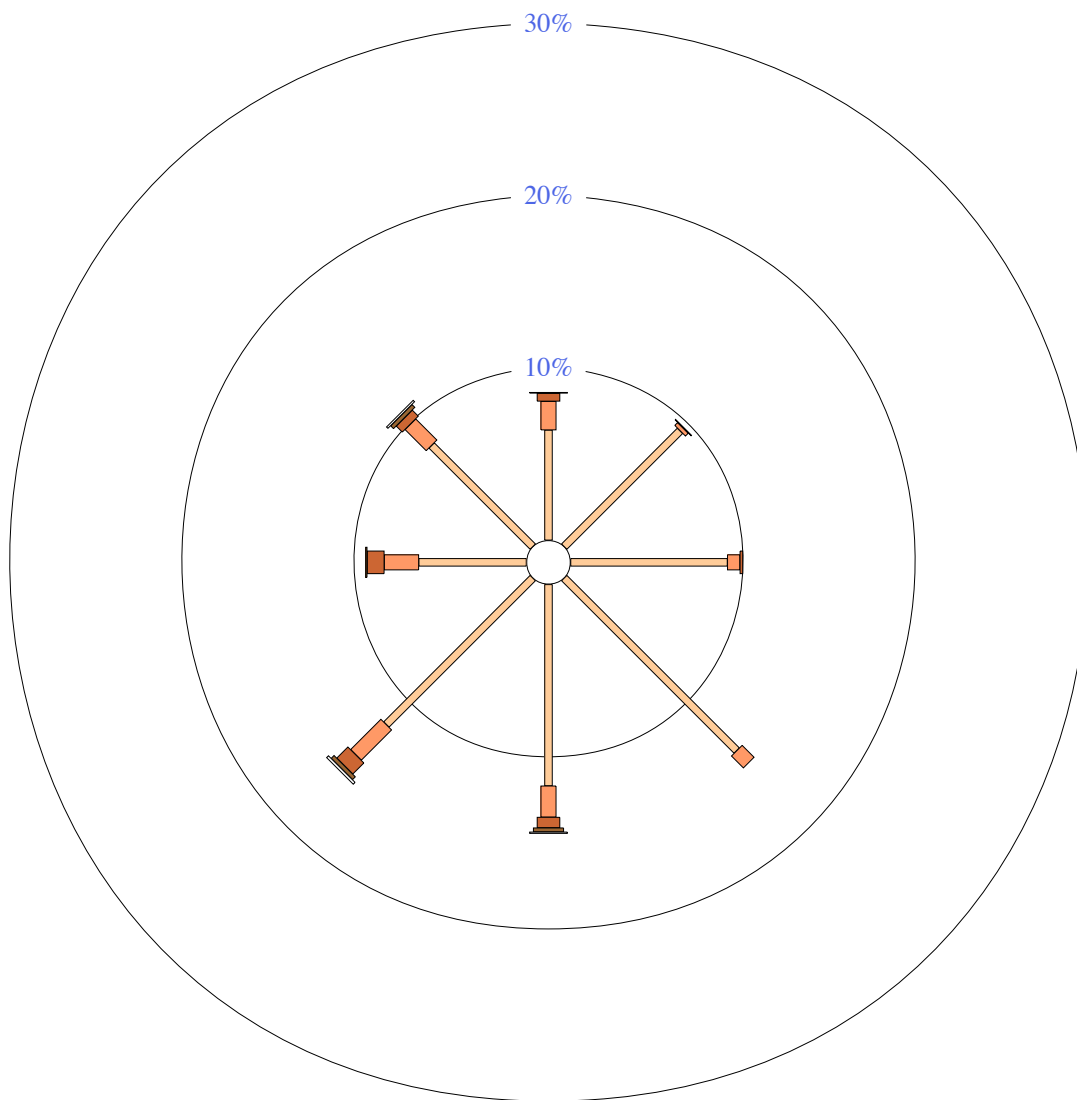

9 am Jun
1331 Total Observations

Calm 6%