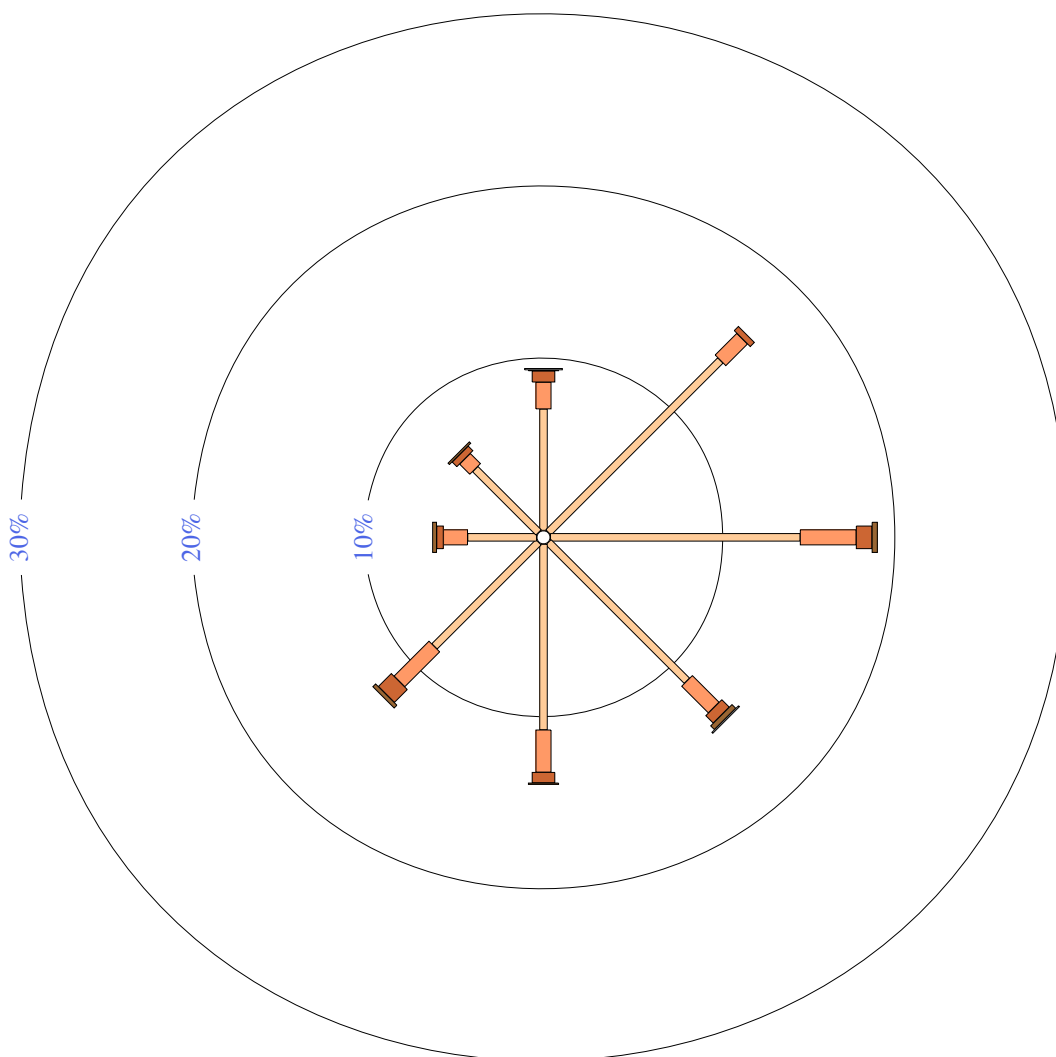

9 am Apr
1328 Total Observations

Calm 2%