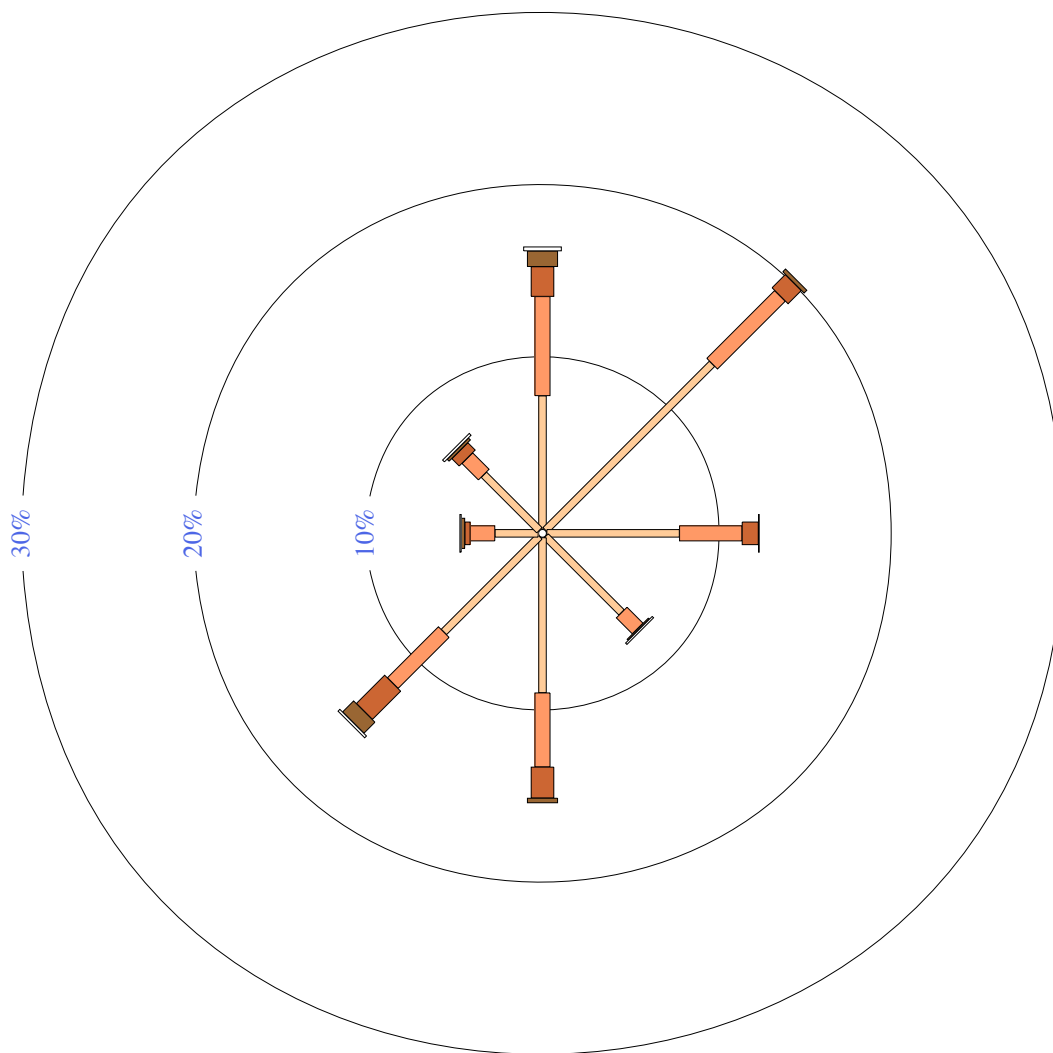

9 am Dec
1339 Total Observations

Calm 1%

Rose of Wind direction versus Wind speed in km/h (02 Jan 1965 to 30 Sep 2010)

Custom times selected, refer to attached note for details

WYALONG POST OFFICE

Site No: 073054 • Opened Jan 1895 • Still Open • Latitude: -33.9262° • Longitude: 147.2418° • Elevation 245m