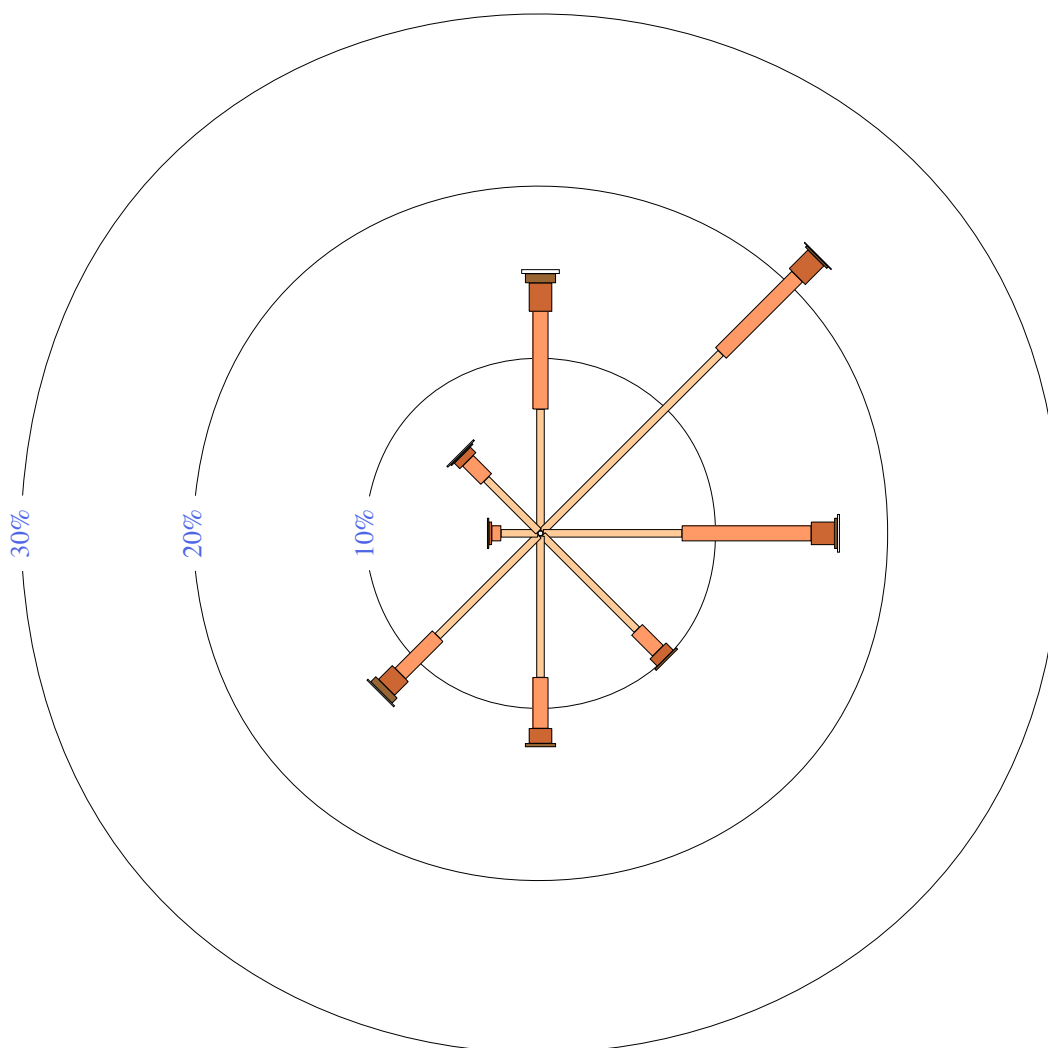

Rose of Wind direction versus Wind speed in km/h (02 Jan 1965 to 30 Sep 2010)

Custom times selected, refer to attached note for details

WYALONG POST OFFICE

Site No: 073054 • Opened Jan 1895 • Still Open • Latitude: -33.9262° • Longitude: 147.2418° • Elevation 245m

An asterisk (*) indicates that calm is less than 0.5%.

Other important info about this analysis is available in the accompanying notes.

9 am Jan
1342 Total Observations

Calm 1%

Rose of Wind direction versus Wind speed in km/h (02 Jan 1965 to 30 Sep 2010)