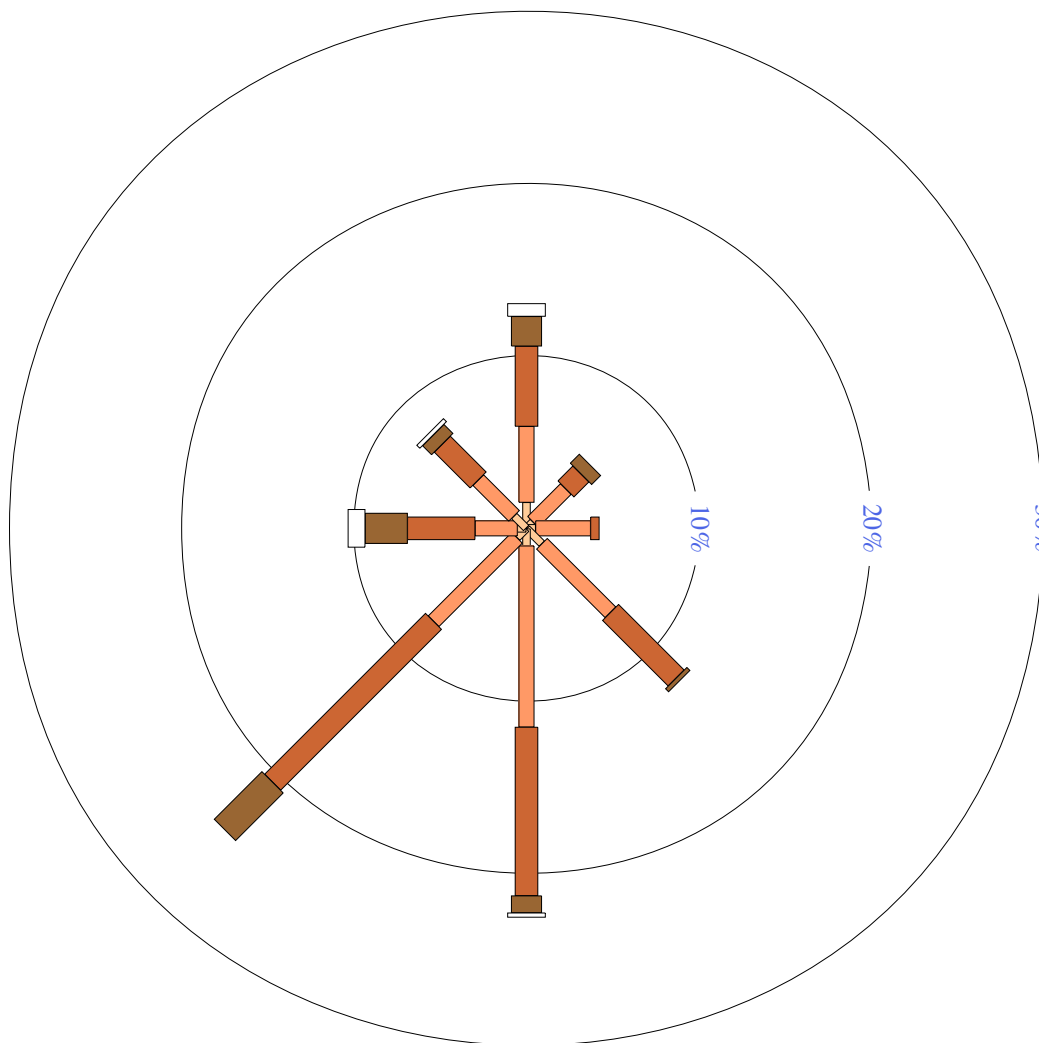

3 pm Nov
409 Total Observations

Calm *