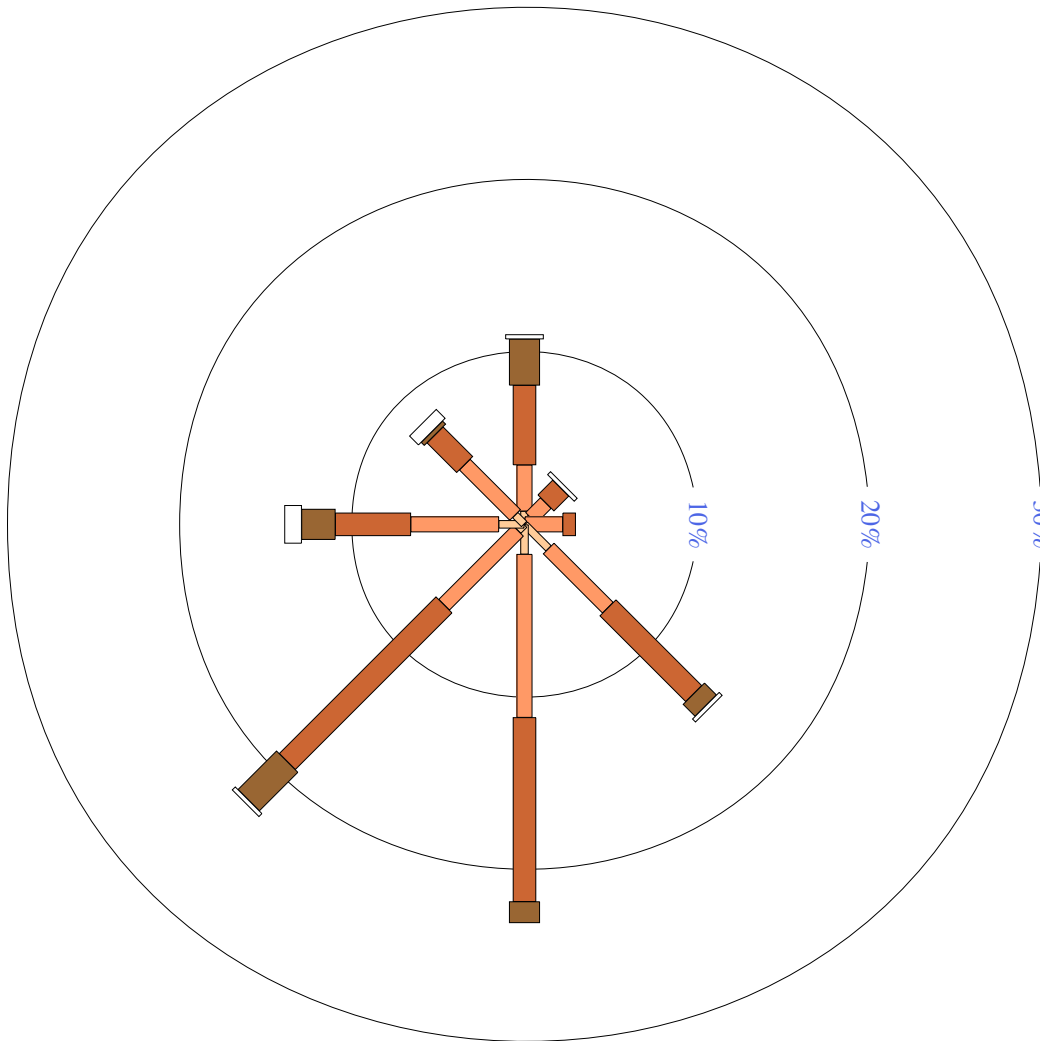

MINNIPA PIRSA

Site No: 018195 • Opened Jun 1996 • Still Open • Latitude: -32.8427° • Longitude: 135.1515° • Elevation 165m

An asterisk (*) indicates that calm is less than 0.5%.

Other important info about this analysis is available in the accompanying notes.

3 pm Dec
412 Total Observations

Calm *

Rose of Wind direction versus Wind speed in km/h (16 Jul 1996 to 30 Sep 2010)

Custom times selected, refer to attached note for details

MINNIPA PIRSA

Site No: 018195 • Opened Jun 1996 • Still Open • Latitude: -32.8427° • Longitude: 135.1515° • Elevation 165m