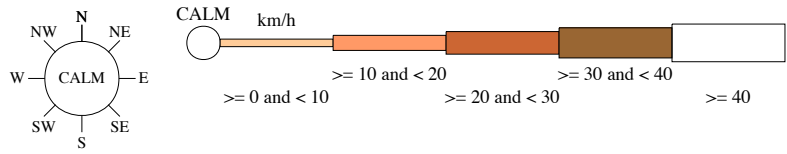

Other important info about this analysis is available in the accompanying notes.

3 pm Feb
374 Total Observations

Calm *

Rose of Wind direction versus Wind speed in km/h (16 Jul 1996 to 30 Sep 2010)

Custom times selected, refer to attached note for details

MINNIPA PIRSA

Site No: 018195 • Opened Jun 1996 • Still Open • Latitude: -32.8427° • Longitude: 135.1515° • Elevation 165m

An asterisk (*) indicates that calm is less than 0.5%.
Other important info about this analysis is available in the accompanying notes.