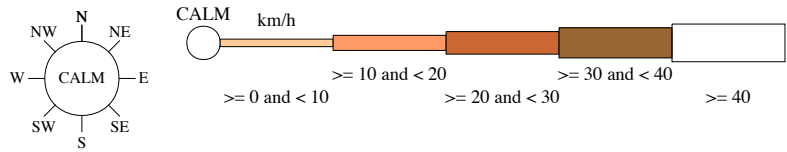

Other important info about this analysis is available in the accompanying notes.

3 pm May
407 Total Observations

Calm *

Rose of Wind direction versus Wind speed in km/h (16 Jul 1996 to 30 Sep 2010)

Custom times selected, refer to attached note for details

MINNIPA PIRSA

Site No: 018195 • Opened Jun 1996 • Still Open • Latitude: -32.8427° • Longitude: 135.1515° • Elevation 165m

An asterisk (*) indicates that calm is less than 0.5%.

Other important info about this analysis is available in the accompanying notes.