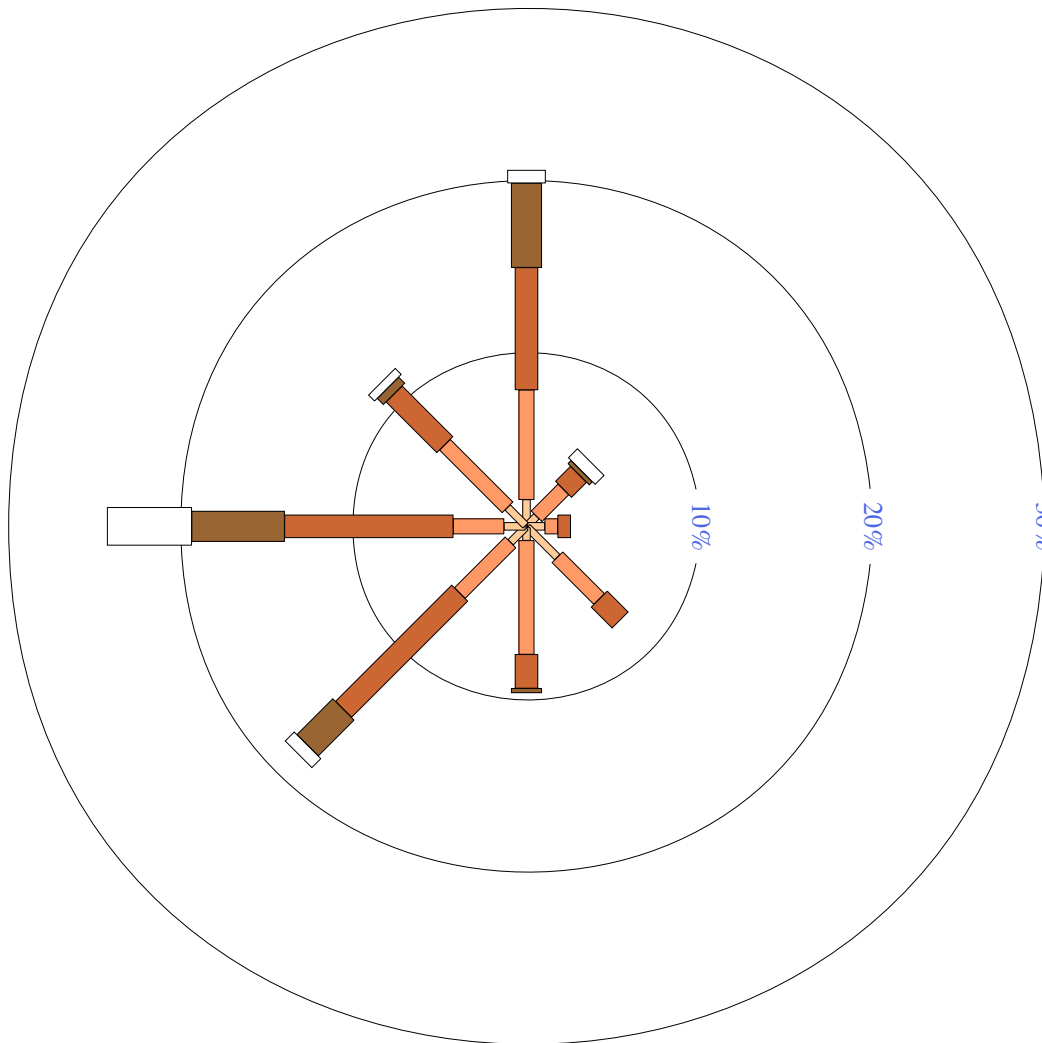

MINNIPA PIRSA

Site No: 018195 • Opened Jun 1996 • Still Open • Latitude: -32.8427° • Longitude: 135.1515° • Elevation 165m

An asterisk (*) indicates that calm is less than 0.5%.

Other important info about this analysis is available in the accompanying notes.

3 pm Sep
409 Total Observations

Calm *

Rose of Wind direction versus Wind speed in km/h (16 Jul 1996 to 30 Sep 2010)

Custom times selected, refer to attached note for details

MINNIPA PIRSA

Site No: 018195 • Opened Jun 1996 • Still Open • Latitude: -32.8427° • Longitude: 135.1515° • Elevation 165m