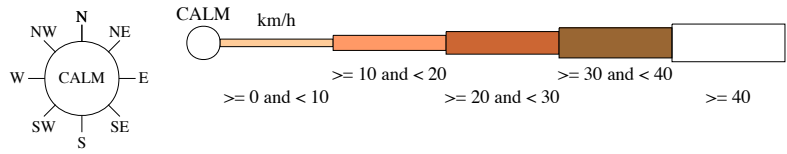

Rose of Wind direction versus Wind speed in km/h (16 Jul 1996 to 30 Sep 2010)

Custom times selected, refer to attached note for details

MINNIPA PIRSA

Site No: 018195 • Opened Jun 1996 • Still Open • Latitude: -32.8427° • Longitude: 135.1515° • Elevation 165m

An asterisk (*) indicates that calm is less than 0.5%.

Other important info about this analysis is available in the accompanying notes.