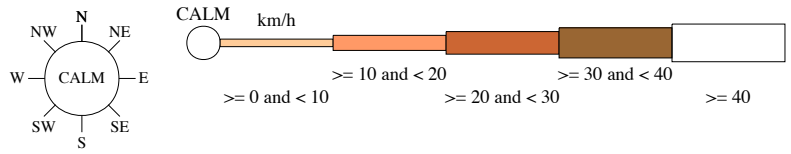

Rose of Wind direction versus Wind speed in km/h (16 Jul 1996 to 30 Sep 2010)

Custom times selected, refer to attached note for details

MINNIPA PIRSA

Site No: 018195 • Opened Jun 1996 • Still Open • Latitude: -32.8427° • Longitude: 135.1515° • Elevation 165m

An asterisk (*) indicates that calm is less than 0.5%.

Other important info about this analysis is available in the accompanying notes.