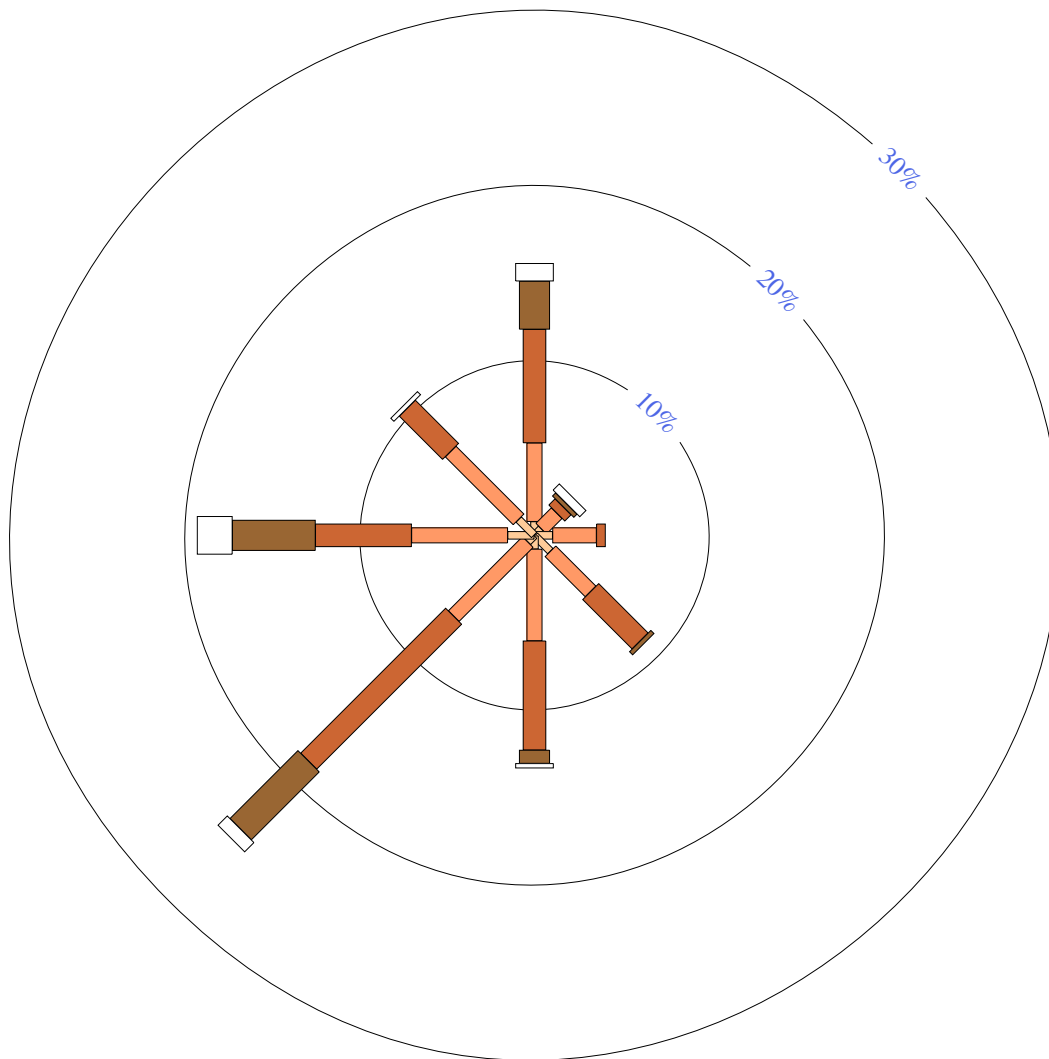

3 pm Oct
395 Total Observations

Calm *