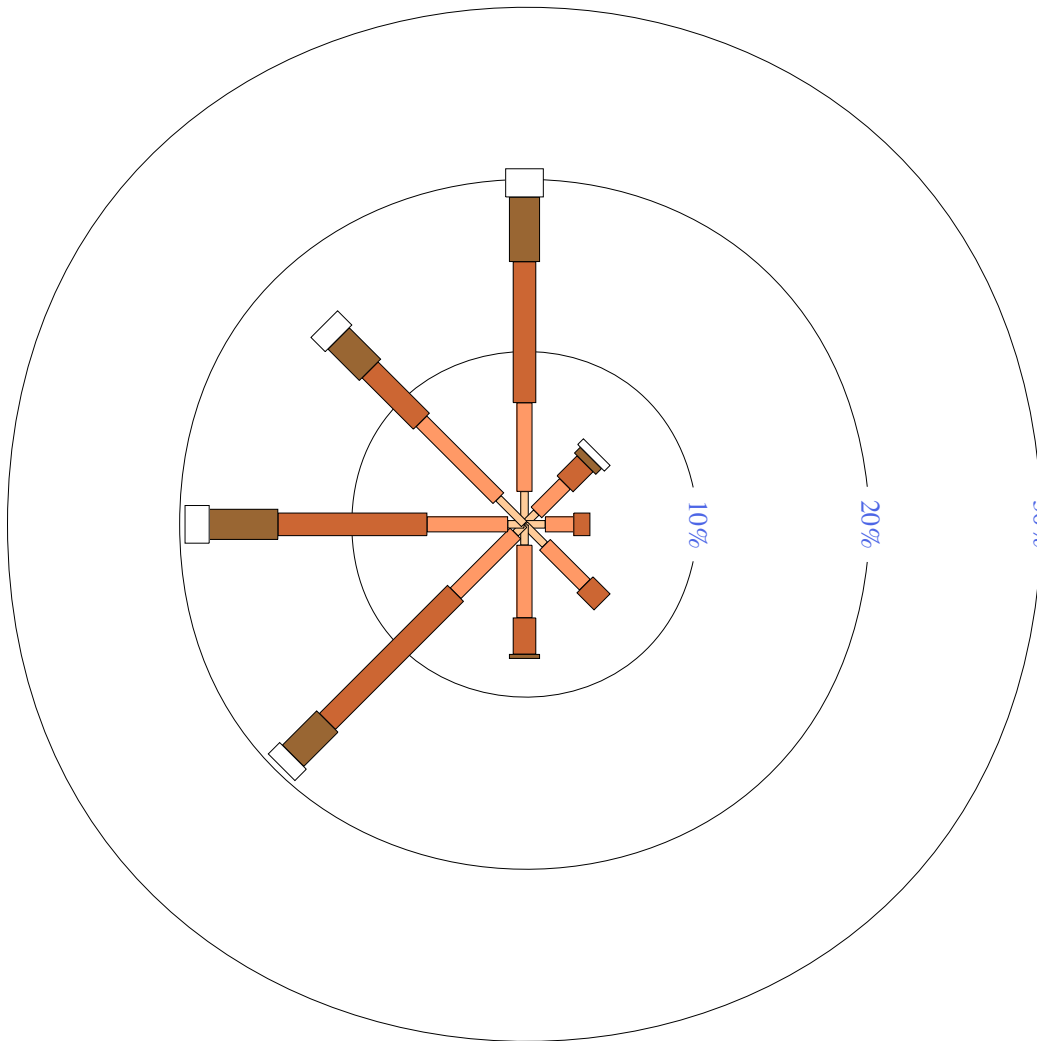

3 pm Aug
428 Total Observations

Calm *