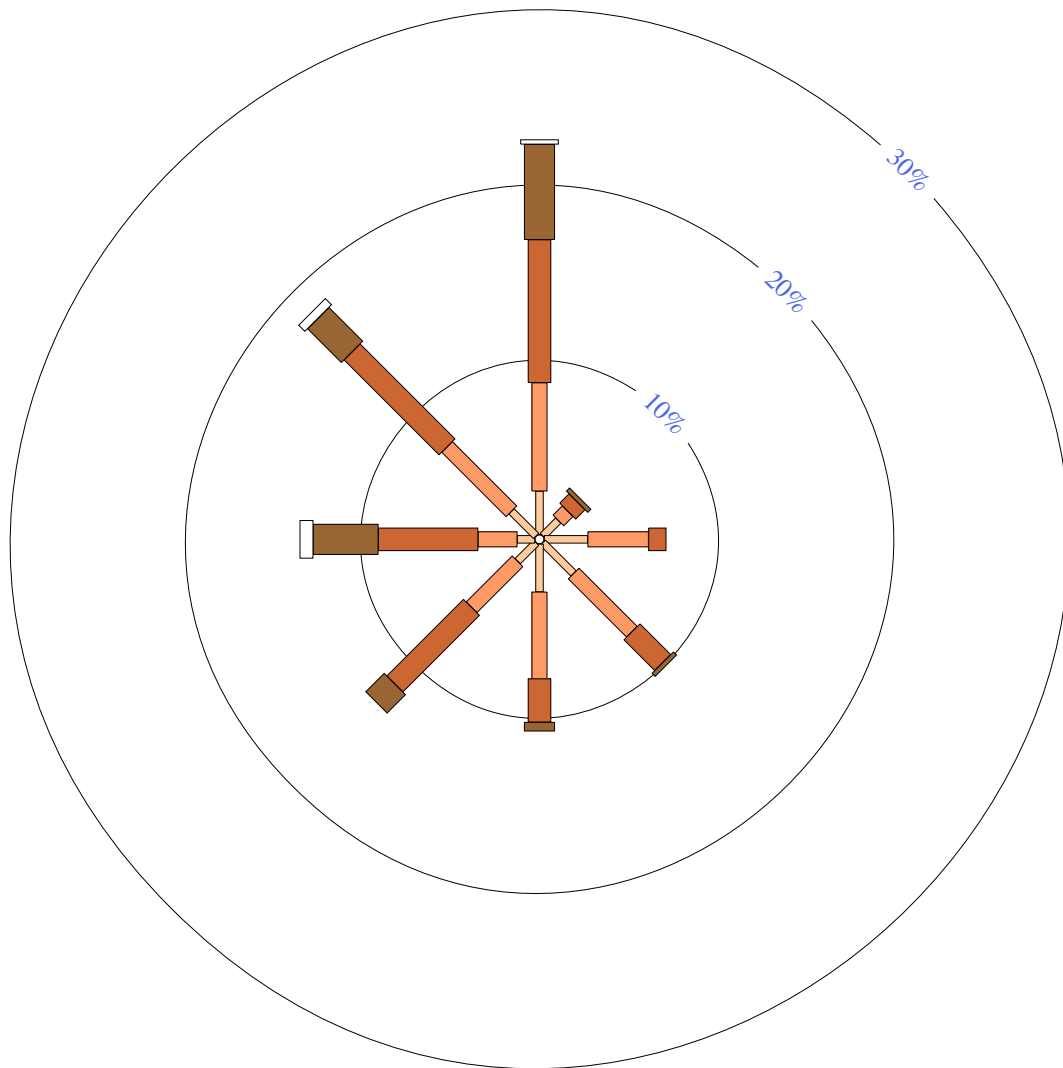

MINNIPA PIRSA

Site No: 018195 • Opened Jun 1996 • Still Open • Latitude: -32.8427° • Longitude: 135.1515° • Elevation 165m

An asterisk (*) indicates that calm is less than 0.5%.

Other important info about this analysis is available in the accompanying notes.

3 pm Jun
398 Total Observations

Calm 1%

Rose of Wind direction versus Wind speed in km/h (16 Jul 1996 to 30 Sep 2010)

Custom times selected, refer to attached note for details

MINNIPA PIRSA

Site No: 018195 • Opened Jun 1996 • Still Open • Latitude: -32.8427° • Longitude: 135.1515° • Elevation 165m