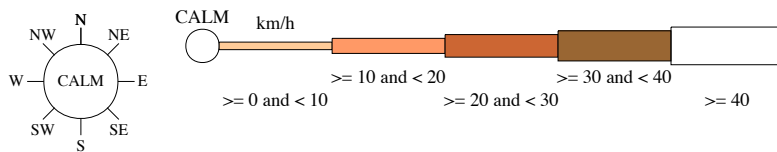

3 pm Jun
398 Total Observations

Calm 1%

Rose of Wind direction versus Wind speed in km/h (16 Jul 1996 to 30 Sep 2010)

Custom times selected, refer to attached note for details

MINNIPA PIRSA

Site No: 018195 • Opened Jun 1996 • Still Open • Latitude: -32.8427° • Longitude: 135.1515° • Elevation 165m

An asterisk (*) indicates that calm is less than 0.5%.

Other important info about this analysis is available in the accompanying notes.

3 pm Jul
432 Total Observations

Calm *

Rose of Wind direction versus Wind speed in km/h (16 Jul 1996 to 30 Sep 2010)