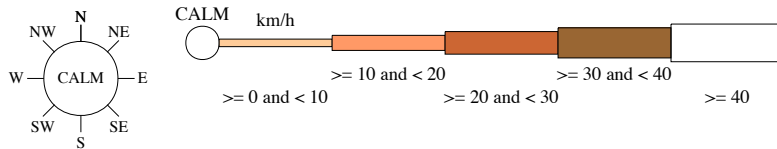

Rose of Wind direction versus Wind speed in km/h (16 Jul 1996 to 30 Sep 2010)

Custom times selected, refer to attached note for details

MINNIPA PIRSA

Site No: 018195 • Opened Jun 1996 • Still Open • Latitude: -32.8427° • Longitude: 135.1515° • Elevation 165m

An asterisk (*) indicates that calm is less than 0.5%.

Other important info about this analysis is available in the accompanying notes.